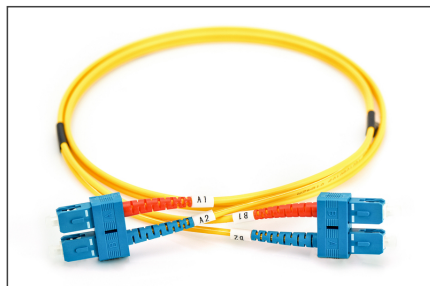

# DIGITUS Fiber Optic Singlemode Patch Cord, SC / SC

DK-2922-05  
EAN 4016032248767

**FO patch cord, duplex, SC to SC SM OS2 09/125 μ, 5 m**

FO patch cord, duplex, SC to SC, SM OS2 09/125 μ, 5 m

**Future-oriented standards and high-end quality for your network.**

- Duplex cable
- LSOH
- Connector with ceramic ferrule
- Cable diameter 2 mm
- Single packed with test-report
- Assortment: Fiber Optic Patch Cables

- Boot: single-color
- Cable type: I-VH 2E9/125μ
- Color cable: yellow
- Connector 1: SC
- Connector 2: SC
- Fiber class: OS2
- Fiber diameter: 9/125μ
- Mode: Singlemode
- Packaging: DIGITUS Polybag
- Length: 5 m

**More images:**

Part No.	DK-2922-05			
Lenght	5 m			
Cable Type	Duplex SM 9/125		OS2 LSZH	
	END A		END B	
Connector Type	SC		SC	
Insertion Loss (dB)	0.11	0.15	0.15	0.19
Return Loss (dB)	53.7	50.9	52.8	51.4
Q.C.	PASS			