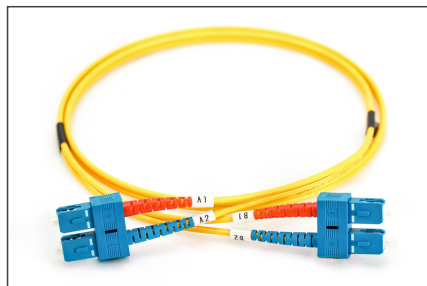

# DIGITUS Fiber Optic Singlemode Patch Cord, SC / SC

DK-2922-03  
EAN 4016032248750

**FO patch cord, duplex, SC to SC SM OS2 09/125 μ, 3 m**

FO patch cord, duplex, SC to SC, SM OS2 09/125 μ, 3 m

**Best performance and link quality for your network.**

- Duplex cable
- LSOH
- Connector with ceramic ferrule
- Cable diameter 2 mm
- Single packed with test-report
- Assortment: Fiber Optic Patch Cables

- Boot: single-color
- Cable type: I-VH 2E9/125μ
- Color cable: yellow
- Connector 1: SC
- Connector 2: SC
- Fiber class: OS2
- Fiber diameter: 9/125μ
- Mode: Singlemode
- Packaging: DIGITUS Polybag
- Length: 3 m

More images:

Part No.	DK-2922-03			
Lenght	3 m			
Cable Type	Duplex SM 9/125		OS2 LSZH	
	END A		END B	
Connector Type	SC		SC	
Insertion Loss (dB)	0.11	0.15	0.15	0.19
Return Loss (dB)	53.7	50.9	52.8	51.4
Q.C.	PASS			