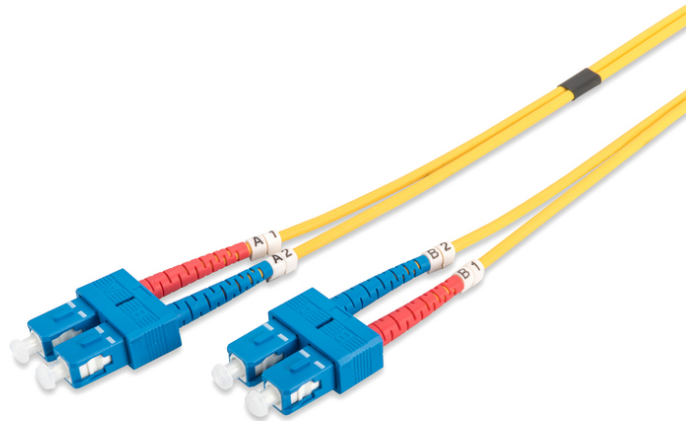

# DIGITUS Fiber Optic Singlemode Patch Cord, SC / SC

DK-2922-03  
EAN 4016032248750

**FO patch cord, duplex, SC to SC SM OS2 09/125 μ, 3 m**

FO patch cord, duplex, SC to SC, SM OS2 09/125 μ, 3 m

**Best performance and link quality for your network.**

- Duplex cable
- LSOH
- Connector with ceramic ferrule
- Cable diameter 2 mm
- Single packed with test-report
- Assortment: Fiber Optic Patch Cables

- Boot: single-color
- Cable type: I-VH 2E9/125μ
- Color cable: yellow
- Connector 1: SC
- Connector 2: SC
- Fiber class: OS2
- Fiber diameter: 9/125μ
- Mode: Singlemode
- Packaging: DIGITUS Polybag
- Length: 3 m

More images:

Part No.	DK-2922-03			
Lenght	3 m			
Cable Type	Duplex SM 9/125		OS2 LSZH	
	END A		END B	
Connector Type	SC		SC	
Insertion Loss (dB)	0.11	0.15	0.15	0.19
Return Loss (dB)	53.7	50.9	52.8	51.4
Q.C.	PASS			