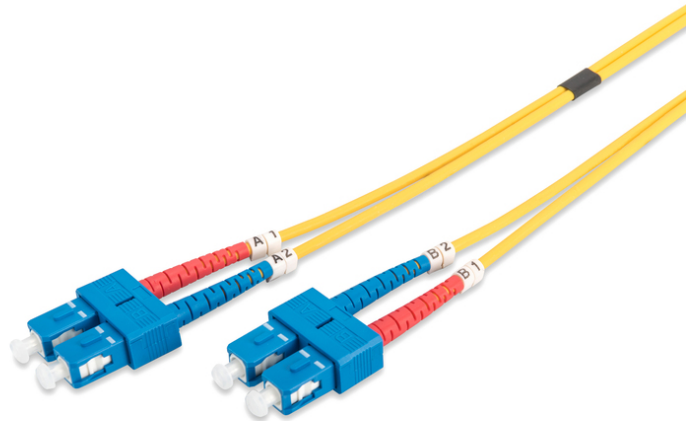

DIGITUS Fiber Optic Singlemode Patch Cord, SC / SC

DK-2922-02
EAN 4016032248743

FO patch cord, duplex, SC to SC SM OS2 09/125 μ, 2 m

FO patch cord, duplex, SC to SC, SM OS2 09/125 μ, 2 m

Future-oriented standards and high-end quality for your network.

- Duplex cable
- LSOH
- Connector with ceramic ferrule
- Cable diameter 2 mm
- Single packed with test-report
- Assortment: Fiber Optic Patch Cables

- Boot: single-color
- Cable type: I-VH 2E9/125μ
- Color cable: yellow
- Connector 1: SC
- Connector 2: SC
- Fiber class: OS2
- Fiber diameter: 9/125μ
- Mode: Singlemode
- Packaging: DIGITUS Polybag
- Length: 2 m

More images:

Part No.	DK-2922-02			
Lenght	2 m			
Cable Type	Duplex SM 9/125		OS2 LSZH	
	END A		END B	
Connector Type	SC		SC	
Insertion Loss (dB)	0.11	0.15	0.15	0.19
Return Loss (dB)	53.7	50.9	52.8	51.4
Q.C.	PASS			