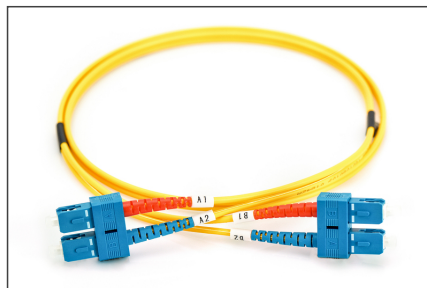

DIGITUS Fiber Optic Singlemode Patch Cord, SC / SC

DK-2922-01
EAN 4016032248736

FO patch cord, duplex, SC to SC SM OS2 09/125 μ , 1 m

FO patch cord, duplex, SC to SC, SM OS2 09/125 μ , 1 m

Future-oriented standards and high-end quality for your network.

- Duplex cable
- LSOH
- Connector with ceramic ferrule
- Cable diameter 2 mm
- Single packed with test-report
- Assortment: Fiber Optic Patch Cables

- Boot: single-color
- Cable type: I-VH 2E9/125 μ
- Color cable: yellow
- Connector 1: SC
- Connector 2: SC
- Fiber class: OS2
- Fiber diameter: 9/125 μ
- Mode: Singlemode
- Packaging: DIGITUS Polybag
- Length: 1 m

More images:

Part No.	DK-2922-01			
Lenght	1 m			
Cable Type	Duplex SM 9/125		OS2 LSZH	
	END A		END B	
Connector Type	SC		SC	
Insertion Loss (dB)	0.11	0.15	0.15	0.19
Return Loss (dB)	53.7	50.9	52.8	51.4
Q.C.	PASS			