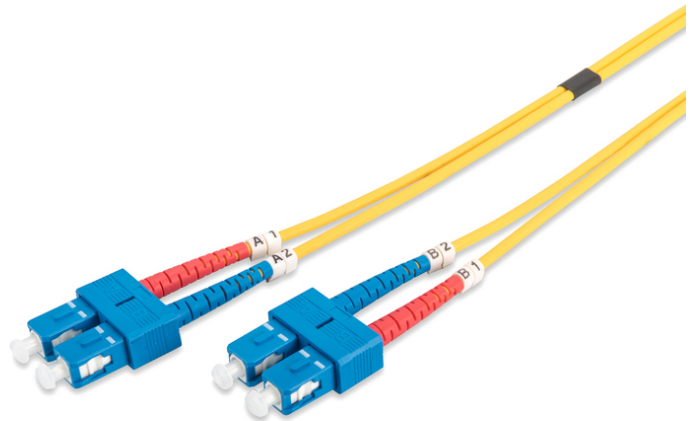

DIGITUS Fiber Optic Singlemode Patch Cord, SC / SC

DK-2922-01
EAN 4016032248736

FO patch cord, duplex, SC to SC SM OS2 09/125 μ , 1 m

FO patch cord, duplex, SC to SC, SM OS2 09/125 μ , 1 m

Future-oriented standards and high-end quality for your network.

- Duplex cable
- LSOH
- Connector with ceramic ferrule
- Cable diameter 2 mm
- Single packed with test-report
- Assortment: Fiber Optic Patch Cables

- Boot: single-color
- Cable type: I-VH 2E9/125 μ
- Color cable: yellow
- Connector 1: SC
- Connector 2: SC
- Fiber class: OS2
- Fiber diameter: 9/125 μ
- Mode: Singlemode
- Packaging: DIGITUS Polybag
- Length: 1 m

More images:

Part No.	DK-2922-01			
Lenght	1 m			
Cable Type	Duplex SM 9/125		OS2 LSZH	
	END A		END B	
Connector Type	SC		SC	
Insertion Loss (dB)	0.11	0.15	0.15	0.19
Return Loss (dB)	53.7	50.9	52.8	51.4
Q.C.	PASS			