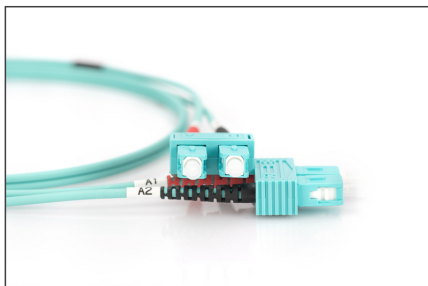

DIGITUS Fiber Optic Multimode Patch Cord, OM 3, SC / SC

DK-2522-02/3
EAN 4016032248545

FO patch cord, duplex, SC to SC MM OM3 50/125 μ , 2 m

FO patch cord, duplex, SC to SC,MM OM3 50/125 μ , 2 m

Future-oriented standards and high-end quality for your network.

- Duplex cable
- LSOH
- Connector with ceramic ferrule
- Cable diameter 2 mm
- Single packed with test-report
- Assortment: Fiber Optic Patch Cables

- Boot: two-color
- Cable type: I-VH 2G50/125 μ
- Color cable: aqua
- Connector 1: SC
- Connector 2: SC
- Fiber class: OM3
- Fiber diameter: 50/125 μ
- Mode: Multimode
- Packaging: DIGITUS Polybag
- Length: 2 m

More images:

Part No.	DK-2522-02/3			
Lenght	2 m			
Cable Type	Duplex MM 50/125		OM3 LSZH	
	END A		END B	
Connector Type	SC		SC	
Insertion Loss (dB)	0.25	0.25	0.12	0.18
Return Loss (dB)	31.5	30.2	32.7	34.7
Q.C.	PASS			