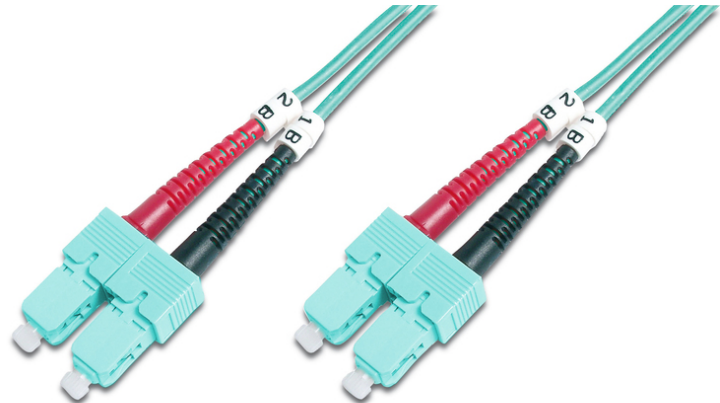

DIGITUS Fiber Optic Multimode Patch Cord, OM 3, SC / SC

DK-2522-02/3
EAN 4016032248545

FO patch cord, duplex, SC to SC MM OM3 50/125 μ , 2 m

FO patch cord, duplex, SC to SC,MM OM3 50/125 μ , 2 m

Future-oriented standards and high-end quality for your network.

- Duplex cable
- LSOH
- Connector with ceramic ferrule
- Cable diameter 2 mm
- Single packed with test-report
- Assortment: Fiber Optic Patch Cables

- Boot: two-color
- Cable type: I-VH 2G50/125 μ
- Color cable: aqua
- Connector 1: SC
- Connector 2: SC
- Fiber class: OM3
- Fiber diameter: 50/125 μ
- Mode: Multimode
- Packaging: DIGITUS Polybag
- Length: 2 m

More images:

Part No.	DK-2522-02/3			
Lenght	2 m			
Cable Type	Duplex MM 50/125		OM3 LSZH	
	END A		END B	
Connector Type	SC		SC	
Insertion Loss (dB)	0.25	0.25	0.12	0.18
Return Loss (dB)	31.5	30.2	32.7	34.7
Q.C.	PASS			