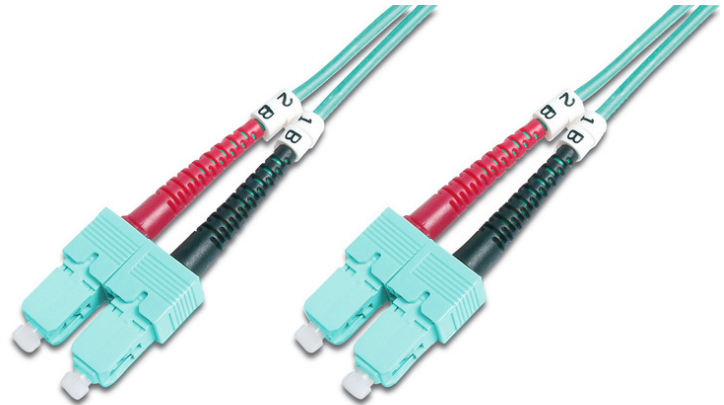

DIGITUS Fiber Optic Multimode Patch Cord, OM 3, SC / SC

DK-2522-01/3
EAN 4016032248538

FO patch cord, duplex, SC to SC MM OM3 50/125 μ, 1 m

FO patch cord, duplex, SC to SC,MM OM3 50/125 μ, 1 m

Future-oriented standards and high-end quality for your network.

- Duplex cable
- LSOH
- Connector with ceramic ferrule
- Cable diameter 2 mm
- Single packed with test-report
- Assortment: Fiber Optic Patch Cables

- Boot: two-color
- Cable type: I-VH 2G50/125μ
- Color cable: aqua
- Connector 1: SC
- Connector 2: SC
- Fiber class: OM3
- Fiber diameter: 50/125μ
- Mode: Multimode
- Packaging: DIGITUS Polybag
- Length: 1 m

More images:

Part No.	DK-2522-01/3			
Lenght	1 m			
Cable Type	Duplex MM 50/125		OM3 LSZH	
	END A	END B		
Connector Type	SC		SC	
Insertion Loss (dB)	0.25	0.25	0.12	0.18
Return Loss (dB)	31.5	30.2	32.7	34.7
Q.C.	PASS			