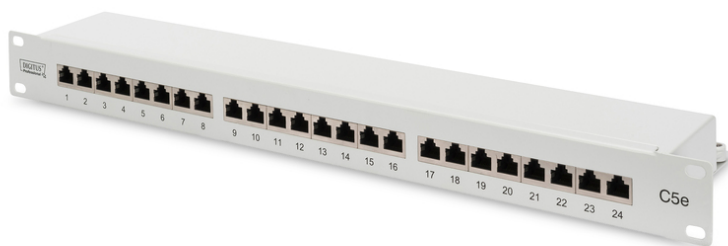

# DIGITUS CAT 5e, Class D Patch Panel

**DN-91524S**  
**EAN 4016032241522**

**CAT 5e, Class D patch panel, shielded, 24-port RJ45, 8P8C, LSA, 1U, rack mount, grey, 482x44x109**

The shielded CAT 5e Patch Panel from DIGITUS® is available as 16- or 24-port version. It is conform to the ISO/IEC 11801 and EN 50173. The housing is made of 1.5 mm galvanized, cold-rolled steel and therefore perfectly suitable for 19" rack mounting.

**Future-oriented standards and high-end quality for your network.**

- Transmission properties: Category 5e
- Area of application: Up to 100 MHz, 10/100Base-T, 1GBase-T
- Norms: ISO/IEC 11801 3rd Ed., EN 50173-1, EIA/TIA 568-C
- General properties:
- Suitable for 483 mm (19") cabinet mounting
- RJ45 female, 8P8C
- Cable installation via LSA strips, color coded according to EIA/TIA 568 A & B
- Cable fixing with smart cable ties
- Central ground connection
- 360° shield coverage
- Mechanical properties:
- Housing material: 1.5 mm galvanic cold rolled steel, acc. to EN1.4301, UNS S30400, AISI 304 and LMSAD110
- RJ45 female material: ABS UL 94V-0

- RJ45 female contact: Tinned phosphor bronze, 0.5 µ gold-plated contact
- RJ45 shielding: Tinned bronze
- LSA termination clamp: Krone LSA+, UL 94V-2, zinc plated phosphor bronze
- Ground wire: Not included
- Conductor plate: FR4, UL 94V-0
- Physical properties:
- Insertion force: 30N max. (IEC 60603-7-5)
- Retention strength: 7.7 kg between jack and plug
- Operation temperature: -20° C to +70 °C (ISO/IEC 11801, EN 50173-1, ANSI/TIA/EIA 568 C)
- Mating cycles female: > 750 acc. to ISO/IEC 11801, IEC 60603-7-5
- Clamp: > 200 acc. to ISO/IEC 11801, IEC 60603-7-5
- IDC wire size: 22 – 26 AWG solid and stranded conductor
- Insulation resistance: > 500 MOhm
- Contact resistance: < 20 MilliOhm
- Dielectric strength: 1000 VDC (Contact/Contact), 1500 VDC (Contact/Ground)
- Color: light grey, RAL 7035
- Ports: 24
- Units: 1
- Category: CAT 5e