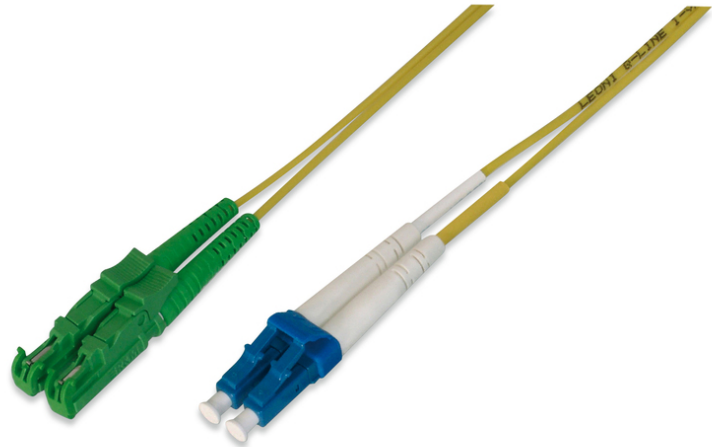

DIGITUS Fiber Optic Patch Cord, E2000 (8° APC) to LC (UPC), Singlemode

AL-9E2000LC-05I
 EAN 4016032204794

FO patch cord, duplex, E2000 (APC) to LC (UPC) R+M, SM OS2 09/125 μ, 5 m

DIGITUS® Professional offers a wide range of high quality fiber optic patch cables. Practically every request and every requirement is covered by the broad range of cable types. The product range includes OM1, OM2, OM3 and OS2 versions. DIGITUS® fiber optic installation cables guarantee the best performance and fail-safety. All cables are single packed a polybag with test report.

Cost reduction by verifiable quality and high performance.

- Duplex cable
- LSOH
- Connector with ceramic ferrule

- Single packed with test-report
- Single packed with test-report
- Assortment: Fiber Optic Patch Cables
- Boot: single-color
- Cable type: I-VH 2E9/125μ
- Color cable: yellow
- Connector 1: E2000 (APC)
- Connector 2: LC
- Fiber class: OS2
- Fiber diameter: 9/125μ
- Mode: Singlemode
- Packaging: Polybag
- Length: 5 m