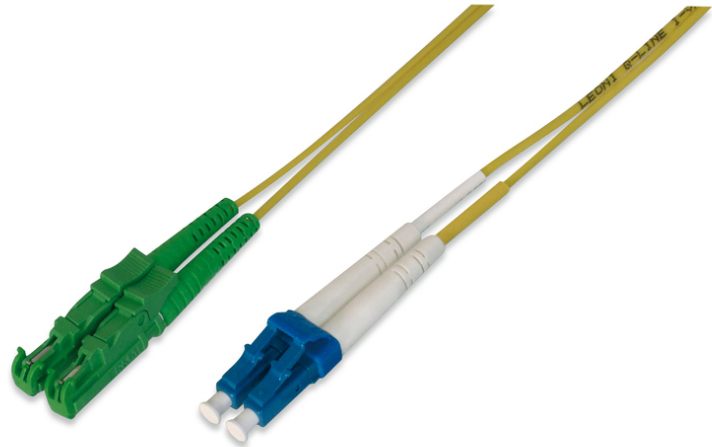

DIGITUS Fiber Optic Patch Cord, E2000 (8° APC) to LC (UPC), Singlemode

AL-9E2000LC-03I
 EAN 4016032204787

FO patch cord, duplex, E2000 (APC) to LC (UPC) R+M, SM OS2 09/125 μ, 3 m

DIGITUS® Professional offers a wide range of high quality fiber optic patch cables. Practically every request and every requirement is covered by the broad range of cable types. The product range includes OM1, OM2, OM3 and OS2 versions. DIGITUS® fiber optic installation cables guarantee the best performance and fail-safety. All cables are single packed a polybag with test report.

Cost reduction by verifiable quality and high performance.

- Duplex cable
- LSOH
- Connector with ceramic ferrule

- Single packed with test-report
- Single packed with test-report
- Assortment: Fiber Optic Patch Cables
- Boot: single-color
- Cable type: I-VH 2E9/125μ
- Color cable: yellow
- Connector 1: E2000 (APC)
- Connector 2: LC
- Fiber class: OS2
- Fiber diameter: 9/125μ
- Mode: Singlemode
- Packaging: Polybag
- Length: 3 m