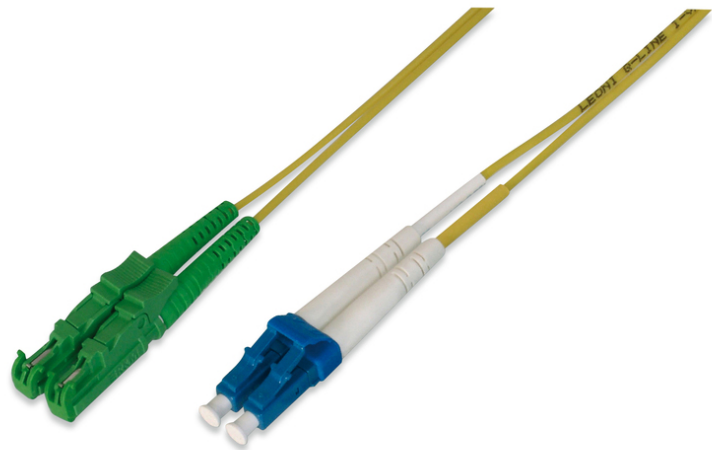

DIGITUS Fiber Optic Patch Cord, E2000 (8° APC) to LC (UPC), Singlemode

AL-9E2000LC-02I
 EAN 4016032204770

FO patch cord, duplex, E2000 (APC) to LC (UPC) R+M, SM OS2 09/125 μ, 2 m

DIGITUS® Professional offers a wide range of high quality fiber optic patch cables. Practically every request and every requirement is covered by the broad range of cable types. The product range includes OM1, OM2, OM3 and OS2 versions. DIGITUS® fiber optic installation cables guarantee the best performance and fail-safety. All cables are single packed a polybag with test report.

Cost reduction by verifiable quality and high performance.

- Duplex cable
- LSOH
- Connector with ceramic ferrule

- Single packed with test-report
- Single packed with test-report
- Assortment: Fiber Optic Patch Cables
- Boot: single-color
- Cable type: I-VH 2E9/125μ
- Color cable: yellow
- Connector 1: E2000 (APC)
- Connector 2: LC
- Fiber class: OS2
- Fiber diameter: 9/125μ
- Mode: Singlemode
- Packaging: Polybag
- Length: 2 m