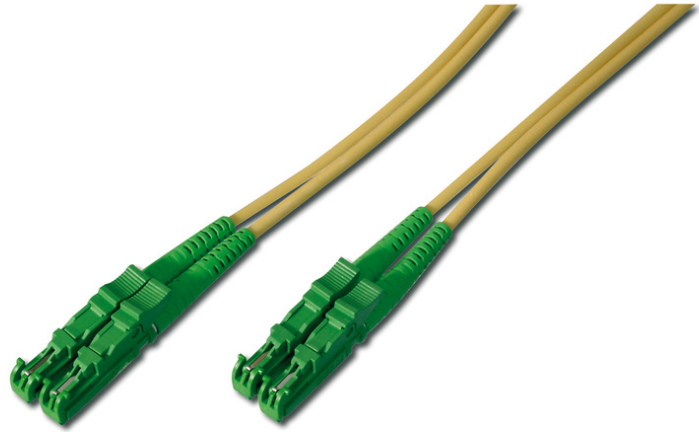

DIGITUS Fiber Optic Patch Cord, E2000 (8° APC) to E2000 (8° APC), Singlemode

AL-9E2000-011
EAN 4016032204725

FO patch cord, duplex, E2000 (APC) to E2000 (APC) R+M, SM OS2 09/125 μ, 1 m

Assmann Professional offers a wide range of high quality fiber optic patch cables. Practically every request and every requirement is covered by the broad range of cable types. The product range includes OM1, OM2, OM3 and OS2 versions. Assmann fiber optic installation cables guarantee the best performance and fail-safety. All cables are single packed a polybag with test report.

Cost reduction by verifiable quality and high performance.

- Duplex cable
- LSOH
- Connector with ceramic ferrule

- Single packed with test-report
- Single packed with test-report
- Assortment: Fiber Optic Patch Cables
- Boot: single-color
- Cable type: I-VH 2E9/125μ
- Color cable: yellow
- Connector 1: E2000 (APC)
- Connector 2: E2000 (APC)
- Fiber class: OS2
- Fiber diameter: 9/125μ
- Mode: Singlemode
- Packaging: Polybag
- Length: 1 m