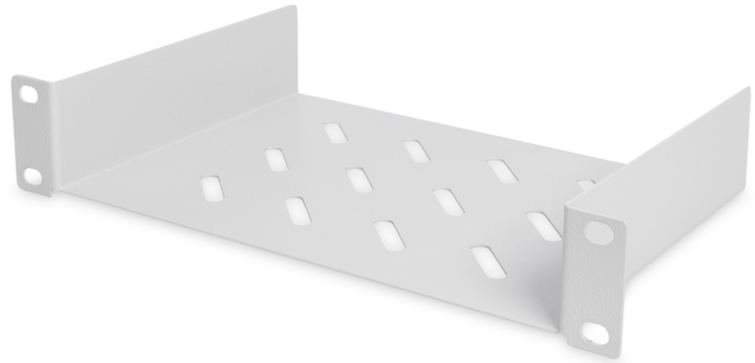

DIGITUS 254 mm (10") 1U Shelf

DN-10 TRAY-1
 EAN 4016032139836

254 mm (10") 1U fixed shelf 44x254x150 mm, color grey (RAL 7035)

The 10" fixed shelves from DIGITUS® consist of a stable, perforated sheet steel and are easy to mount on the front of 10" profile rails. Delivery comes with complete mounting material and is therefore ready for use immediately. Use the DIGITUS® 10" Fixed Shelf to store components which are not directly mounted inside of your 10" housing.

- Perforated sheet steel
- Complete with fixing material
- Width x depth storage area on the inside: 210 x 147 mm

- Width x depth of entire shelf on the outside: 254 x 149 mm
- 2-point fixing (front 10" profile rails)
- Color: light grey, RAL 7035
- Load capacity: 25 kg
- Mounting type: Fixed mounting
- Units: 1
- Inch form factor (IEC 60297): 254 mm (10")
- Suitable cabinet depth: all