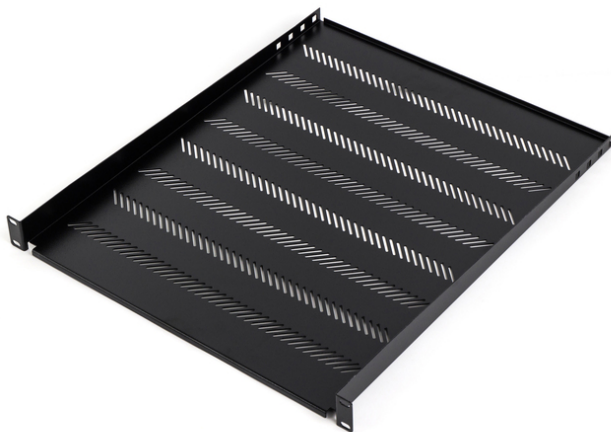

# DIGITUS® Shelf Fixed 19", 1U, 650 mm, 25 kg load capacity, 4-point mounting, black, screws, bracket included

TN-19-650-1U-BK

EAN 5907772591550

General Properties Width: 19" Height: 1U, 2U Load capacity: 15kg, 25kg  
 Color: Black, Gray Mounting method: 2-point, 4-point Material:  
 Powder-coated steel sheet Screws and mounting brackets (for shelves  
 with 4-point mounting) included

## More images: