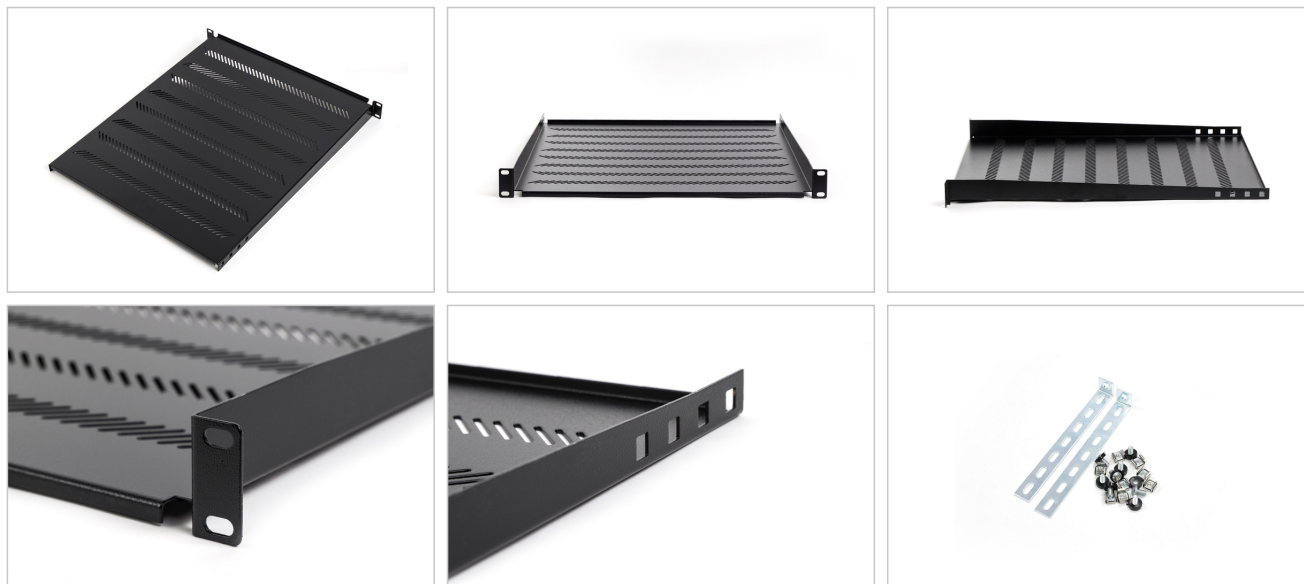

# DIGITUS® Shelf Fixed 19", 1U, 650 mm, 25 kg load capacity, 4-point mounting, black, screws, bracket included

TN-19-650-1U-BK

EAN 5907772591550

General Properties Width: 19" Height: 1U, 2U Load capacity: 15kg, 25kg  
 Color: Black, Gray Mounting method: 2-point, 4-point Material:  
 Powder-coated steel sheet Screws and mounting brackets (for shelves  
 with 4-point mounting) included

## More images: