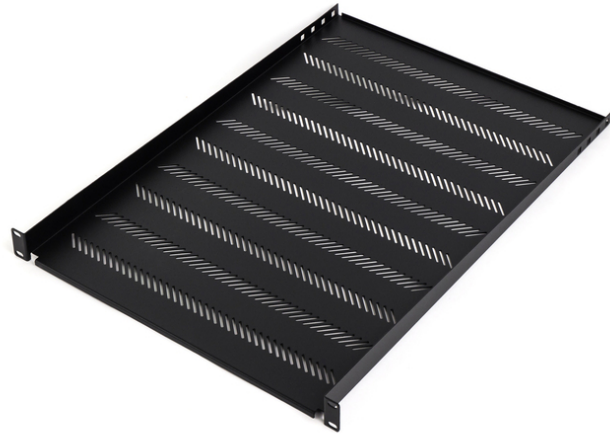

DIGITUS® Shelf Fixed 19", 1U, 550 mm, 25 kg load capacity, 4-point mounting, black, screws, bracket included

TN-19-550-1U-BK

EAN 5907772591529

General Properties Width: 19" Height: 1U, 2U Load capacity: 15kg, 25kg
Color: Black, Gray Mounting method: 2-point, 4-point Material:
Powder-coated steel sheet Screws and mounting brackets (for shelves
with 4-point mounting) included