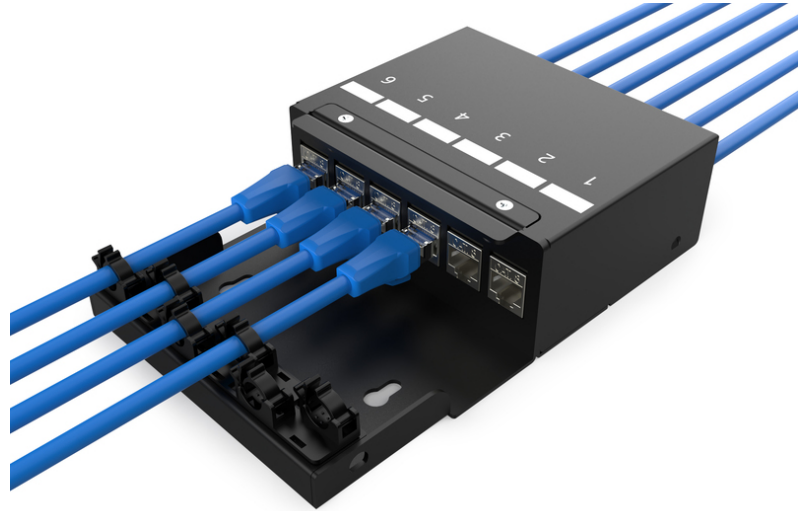

DIGITUS® Consolidation point box, 6-port Keystone modules with intelligent cable manager

DN-93708-6

EAN 4016032497516

Consolidation Point Box, 6 ports Keystone modules with smart cable manager

Consolidation points (CP) are collection points for structured building cabling, especially in the commercial or industrial sector. These core elements of cabling systems are used in buildings and open-plan offices as connection or distribution points for workstations. The DIGITUS® consolidation point box is designed to accommodate 6 Keystone modules. The box can be used for wall mounting, in ceilings, underfloor or as a desktop version. With optional accessories (AN-25188), it can also be mounted on a top-hat rail. A cost-effective and flexible solution for a wide range of areas and applications.

Optimal solution to ensure flexible network cabling in the modern office environment (clean desk)

- CP box for 6 modules
- Mounting holes for UTP/STP keystone
- Separate earthing bolt
- Hinged cover with quick-release fastener for CP cable connections
- Cable openings on the front and rear with dust protection
- Material made from robust sheet steel
- Color: black powder-coated (similar to RAL9005)
- Protection class IP20
- Delivery without modules
- Dimensions: 175 x 110 x 45 (WxDxH)