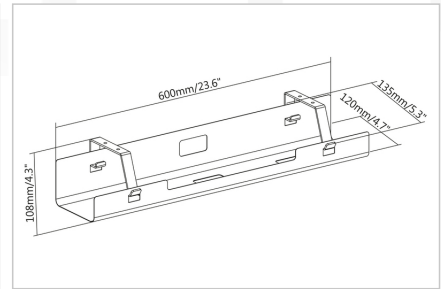

More images:

EU responsible person

EU based economic operator ensuring the product complies with the required regulations.

ASSMANN Electronic GmbH
Auf dem Schüffel 3
Lüdenscheid, Germany
<https://www.assmann.com>
info@assmann.com