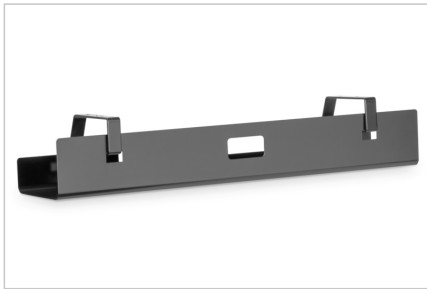

More images:

EU responsible person

EU based economic operator ensuring the product complies with the required regulations.

ASSMANN Electronic GmbH
Auf dem Schüffel 3
Lüdenscheid, Germany
<https://www.assmann.com>
info@assmann.com