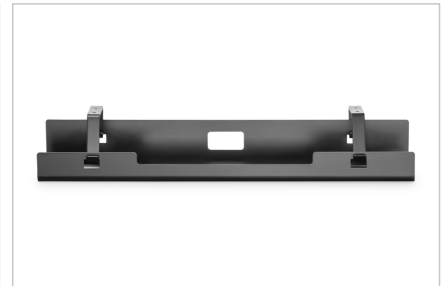

More images:

EU responsible person

EU based economic operator ensuring the product complies with the required regulations.

ASSMANN Electronic GmbH
Auf dem Schüffel 3
Lüdenscheid, Germany
<https://www.assmann.com>
info@assmann.com