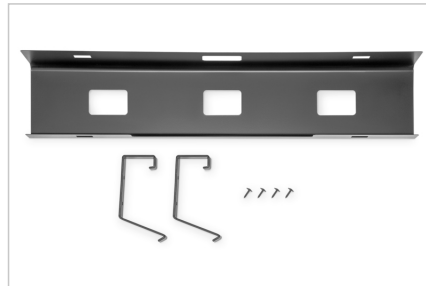

More images:

EU responsible person

EU based economic operator ensuring the product complies with the required regulations.

ASSMANN Electronic GmbH
Auf dem Schüffel 3
Lüdenscheid, Germany
<https://www.assmann.com>
info@assmann.com