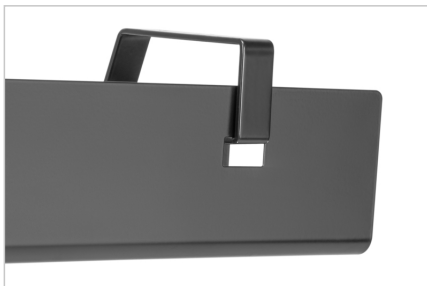

More images:

EU responsible person

EU based economic operator ensuring the product complies with the required regulations.

ASSMANN Electronic GmbH
Auf dem Schüffel 3
Lüdenscheid, Germany
<https://www.assmann.com>
info@assmann.com