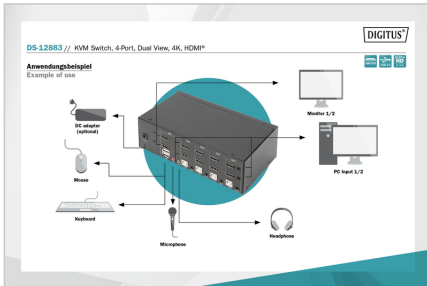

More images:

Safety notes

- Overloading can lead to overheating and damage to the appliance or the connected peripherals.
- If necessary, use an external power supply to ensure stable performance.
- If devices such as external hard disks or printers that require a high power consumption are connected, the device should be used with an external power supply. Otherwise, the device could be overloaded or functional problems could occur.
- Do not expose the device to rain, moisture, vapors or liquids.
- Do not insert any objects into the device.
- Do not attempt to repair the unit or open the housing without authorization. You risk an electric shock!
- Ensure adequate ventilation to prevent damage due to overheating.
- Dust, moisture, vapors and strong cleaning agents or solvents can cause damage to the device.
- Disconnect the appliance from the power supply and the connected devices before cleaning.
- Clean the device with a dust-free cloth.

EU responsible person

EU based economic operator ensuring the product complies with the required regulations.

ASSMANN Electronic GmbH
Auf dem Schüffel 3
Lüdenscheid, Germany
<https://www.assmann.com>
info@assmann.com