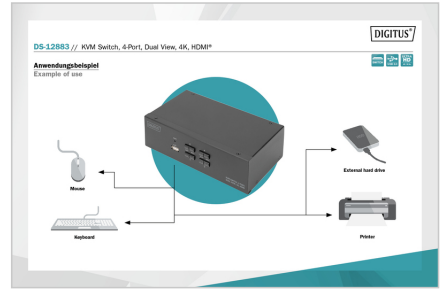

More images:

Safety notes

- Overloading can lead to overheating and damage to the appliance or the connected peripherals.
- If necessary, use an external power supply to ensure stable performance.
- If devices such as external hard disks or printers that require a high power consumption are connected, the device should be used with an external power supply. Otherwise, the device could be overloaded or functional problems could occur.
- Do not expose the device to rain, moisture, vapors or liquids.
- Do not insert any objects into the device.
- Do not attempt to repair the unit or open the housing without authorization. You risk an electric shock!
- Ensure adequate ventilation to prevent damage due to overheating.
- Dust, moisture, vapors and strong cleaning agents or solvents can cause damage to the device.
- Disconnect the appliance from the power supply and the connected devices before cleaning.
- Clean the device with a dust-free cloth.

EU responsible person

EU based economic operator ensuring the product complies with the required regulations.

ASSMANN Electronic GmbH
Auf dem Schüffel 3
Lüdenscheid, Germany
<https://www.assmann.com>
info@assmann.com