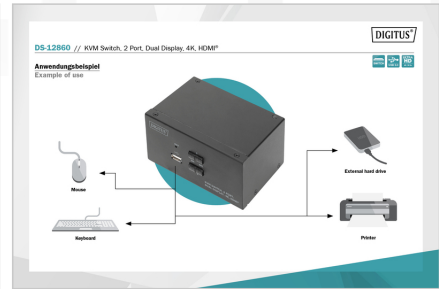

More images:

Safety notes

- Overloading can lead to overheating and damage to the appliance or the connected peripherals.
- If necessary, use an external power supply to ensure stable performance.
- If devices such as external hard disks or printers that require a high power consumption are connected, the device should be used with an external power supply. Otherwise, the device could be overloaded or functional problems could occur.
- Do not expose the device to rain, moisture, vapors or liquids.
- Do not insert any objects into the device.
- Do not attempt to repair the unit or open the housing without authorization. You risk an electric shock!
- Ensure adequate ventilation to prevent damage due to overheating.
- Dust, moisture, vapors and strong cleaning agents or solvents can cause damage to the device.
- Disconnect the appliance from the power supply and the connected devices before cleaning.
- Clean the device with a dust-free cloth.

EU responsible person

EU based economic operator ensuring the product complies with the required regulations.
ASSMANN Electronic GmbH
Auf dem Schüffel 3
Lüdenscheid, Germany
<https://www.assmann.com>
info@assmann.com