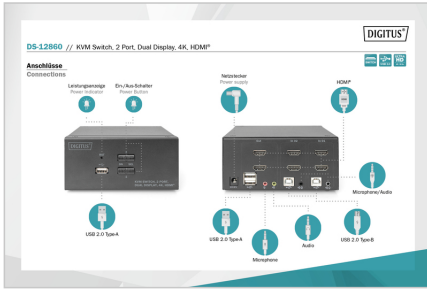

More images:

Safety notes

- Overloading can lead to overheating and damage to the appliance or the connected peripherals.
- If necessary, use an external power supply to ensure stable performance.
- If devices such as external hard disks or printers that require a high power consumption are connected, the device should be used with an external power supply. Otherwise, the device could be overloaded or functional problems could occur.
- Do not expose the device to rain, moisture, vapors or liquids.
- Do not insert any objects into the device.
- Do not attempt to repair the unit or open the housing without authorization. You risk an electric shock!
- Ensure adequate ventilation to prevent damage due to overheating.
- Dust, moisture, vapors and strong cleaning agents or solvents can cause damage to the device.
- Disconnect the appliance from the power supply and the connected devices before cleaning.
- Clean the device with a dust-free cloth.

EU responsible person

EU based economic operator ensuring the product complies with the required regulations.
ASSMANN Electronic GmbH
Auf dem Schüffel 3
Lüdenscheid, Germany
<https://www.assmann.com>
info@assmann.com