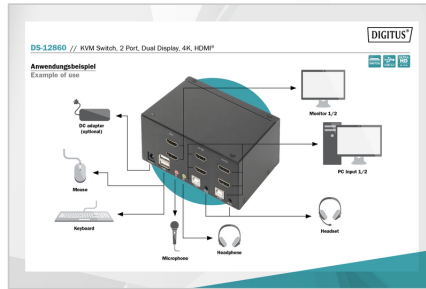

More images:

Safety notes

- Overloading can lead to overheating and damage to the appliance or the connected peripherals.
- If necessary, use an external power supply to ensure stable performance.
- If devices such as external hard disks or printers that require a high power consumption are connected, the device should be used with an external power supply. Otherwise, the device could be overloaded or functional problems could occur.
- Do not expose the device to rain, moisture, vapors or liquids.
- Do not insert any objects into the device.
- Do not attempt to repair the unit or open the housing without authorization. You risk an electric shock!
- Ensure adequate ventilation to prevent damage due to overheating.
- Dust, moisture, vapors and strong cleaning agents or solvents can cause damage to the device.
- Disconnect the appliance from the power supply and the connected devices before cleaning.
- Clean the device with a dust-free cloth.

EU responsible person

EU based economic operator ensuring the product complies with the required regulations.
ASSMANN Electronic GmbH
Auf dem Schüffel 3
Lüdenscheid, Germany
<https://www.assmann.com>
info@assmann.com