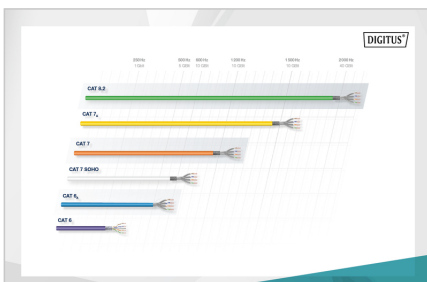

Leistungsparameter Transmission Properties

PROG.	JIT	MCST	PK-MOJ	AJZ	PK-KZ	TK	SLKST	PK-SKJZ
1.1	3.2	36	40	30.2	39.2	30	36	36
1.2	3.2	36	40	30.2	39.2	30	36	36
1.3	3.2	36	40	30.2	39.2	30	36	36
1.4	3.2	36	40	30.2	39.2	30	36	36
1.5	3.2	36	40	30.2	39.2	30	36	36
1.6	3.2	36	40	30.2	39.2	30	36	36
1.7	3.2	36	40	30.2	39.2	30	36	36
1.8	3.2	36	40	30.2	39.2	30	36	36

CEC Evaluation

CEC Evaluation	Standardabweichung	Leistungsfähigkeit (dB/100m)	Adaptation an verschiedene Stecker	Zusätzliche Eigenschaften
B2_{Ca}	Sehr hoch	1+	• Typisierung • 100% Abschirmung • 100% Abschirmung • 100% Abschirmung	• 100% Abschirmung • 100% Abschirmung • 100% Abschirmung
C_{Ca}	Hoch	3	• Typisierung • 100% Abschirmung • 100% Abschirmung	• 100% Abschirmung • 100% Abschirmung • 100% Abschirmung
D_{Ca}	Mittel	3	• Typisierung • 100% Abschirmung • 100% Abschirmung	• 100% Abschirmung • 100% Abschirmung • 100% Abschirmung
E_{Ca}	Gering	3	• Typisierung • 100% Abschirmung • 100% Abschirmung	• 100% Abschirmung • 100% Abschirmung • 100% Abschirmung

Produktinformation Product Information

Produktinformation	Physikalische Spezifikationen	Physikalische Spezifikationen
Produktname: CAT 6A U/FTP Installation Cable, 100m, Simplex, E_{Ca}	Standard: EN 50522-1-1:2015	Standard: EN 50522-1-1:2015
Material: PVC, PE, PA, LSZH	Leistungsfähigkeit: 100 dB/100m	Leistungsfähigkeit: 100 dB/100m
Abmessungen: 100m x 12mm x 12mm	Temperaturbereich: -40°C bis +75°C	Temperaturbereich: -40°C bis +75°C