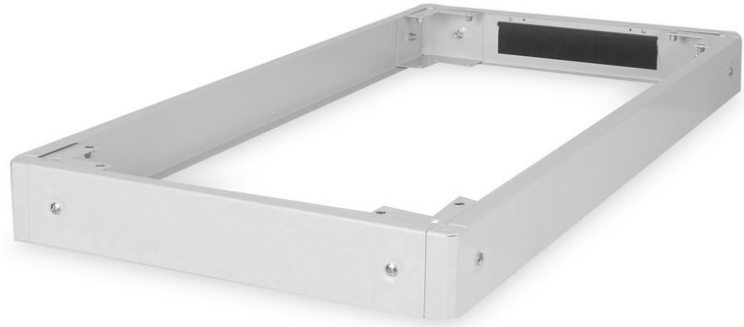

DIGITUS Plinth for Unique Network- & Dynamic Basic Network- and Server Cabinets - 600x1200 mm (WxD)

DN-19 PLINTH-6/12-N1
 EAN 4016032382584

**Plinth for Unique network racks and Dynamic racks
 100x600x1200 mm, grey**

The Plinth are available for all 483 mm (19") cabinets of the Unique Series as well as the Dynamic Basic Series of DIGITUS Professional. Extends the floor clearance by 100 mm. Up to two plinth can be stacked to reach 200 mm. The space can be used for the storage of cables and for cable management. The delivery takes place unmounted.

The DIGITUS 483 mm (19") equipment is made for high demand IT-infrastructure solutions, produced on German standards.

- Easy installation underneath the cabinets

- 1.5 - 2.0 mm strong steel sheet
- Removable side panels
- Rear side panel with brush cable entry, 300 x 60 mm
- Color: light grey, RAL 7035
- Depth: 1200 mm
- Width: 600 mm
- For cabinet series: Unique Network, Dynamic Basic
- Inch form factor (IEC 60297): 482.6 mm (19")