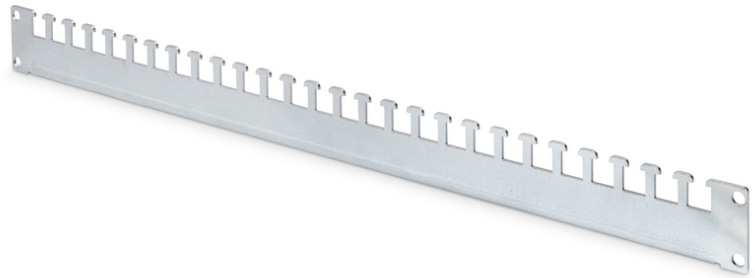

DIGITUS® Cable support rail for 482.6 mm (19") network and server enclosures

DN-19 ORG-600P
EAN 4016032378143

Cable fixing rail for 600, 1200 mm depth racks 1 rail

The cable support rails are installed horizontally in the cabinet depth of the DIGITUS® 482.6 mm 19" network or server cabinet. As they are attached to the perforated frame profile, they provide plenty of scope for orderly cable management. Individual cables or entire cable harnesses can be easily attached to the hammerhead profiles using cable ties or Velcro tape. The rails are suitable for all free-standing DIGITUS® 482.6 mm 19" cabinets in the Unique, Unique Light and Unique Server-N series.

Enables effective cable management thanks to flexible mounting options for vertical cable harnesses or individual cables in the network or server enclosure.

- Simple & effective cable management
- Attachment to the perforated frame profile of the enclosure

- 2 mm thick sheet steel, galvanized
- Suitable for DIGITUS® network cabinets Unique, Unique Light with 600 mm total depth
- Suitable for DIGITUS® network cabinets Unique, Unique Light and server cabinets Unique Server-N with 1200 mm total depth (use 2 rails)

Attributes

- Color: light grey, RAL 7035
- Inch form factor (IEC 60297): 482.6 mm (19")

Package contents

- 1 x cable support rail
- 4 x mounting screw

Logistics						
	Number (pcs)	Weight (kg)	Depth (cm)	Width (cm)	Height (cm)	cm³
Packaging Unit Carton	10	5.50	77.00	17.00	11.50	15,053.50
Packaging Unit Inside	1	0.55	74.60	2.20	5.40	886.25
Packaging Unit Single	1	0.55	74.60	2.20	5.40	886.25
Net single without Packaging	1	0.51	74.60	2.20	5.40	886.25