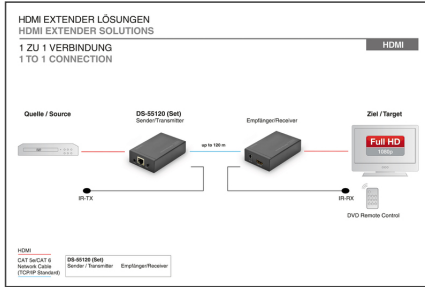

More images:

VIDEO VERLÄNGERUNGEN
VIDEO EXTENSIONS

M = Meter / meters

Model	Resolution	Distance
DS-6500-1 (HDMI)	1080i	30 M
DS-6501	1080i	30 M
DS-6502	1080i	30 M
DS-6500 (HDMI/RGB)	1080i	100 M
DS-6500 (HDMI)	1080i	100 M
DS-6503	1080i	100 M
DS-6500-1	1080i	30 M
DS-6500 (HDMI)	1080i	100 M
DS-6500	1080i	300 M
DS-6540 (HDMI/RGB)	1080i	300 M
DS-6540 (HDMI)	1080i	300 M
DS-6501	DVI	30 M
DS-6401	DVI	100 M