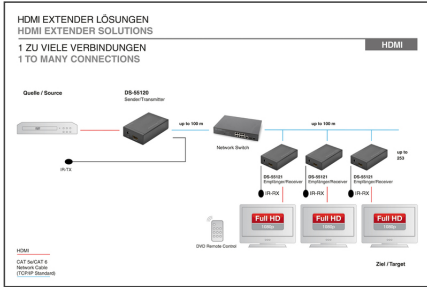

More images:

VIDEO VERLÄNGERUNGEN
VIDEO EXTENSIONS

M = Meter / meters

Model	Resolution	Distance
DS-6500-1 (HDMI)	1080i	30 M
DS-6501	1080i	30 M
DS-6502	1080i	30 M
DS-6500 (HDMI/RGB)	1080i	100 M
DS-6500 (HDMI)	1080i	100 M
DS-6503	1080i	100 M
DS-6500-1	1080i	30 M
DS-6500 (HDMI)	1080i	100 M
DS-6500	1080i	300 M
DS-6540 (HDMI/RGB)	1080i	300 M
DS-6540 (HDMI)	1080i	300 M
DS-6501	DVI	30 M
DS-6401	DVI	100 M