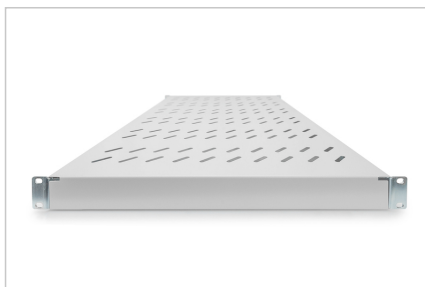

More images: