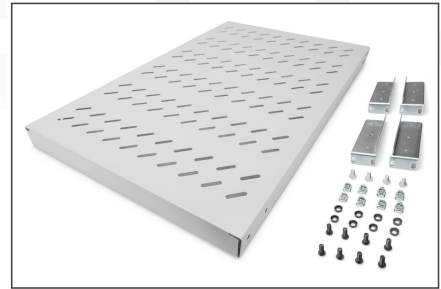

Safety notes

- When installing and using the accessory product for network cabinets, observe the respective safety instructions of the manufacturer or the cabinet system in which you want to use the accessory.

EU responsible person

EU based economic operator ensuring the product complies with the required regulations.

ASSMANN Electronic GmbH
Auf dem Schüffel 3
Lüdenscheid, Germany
<https://www.assmann.com>
info@assmann.com