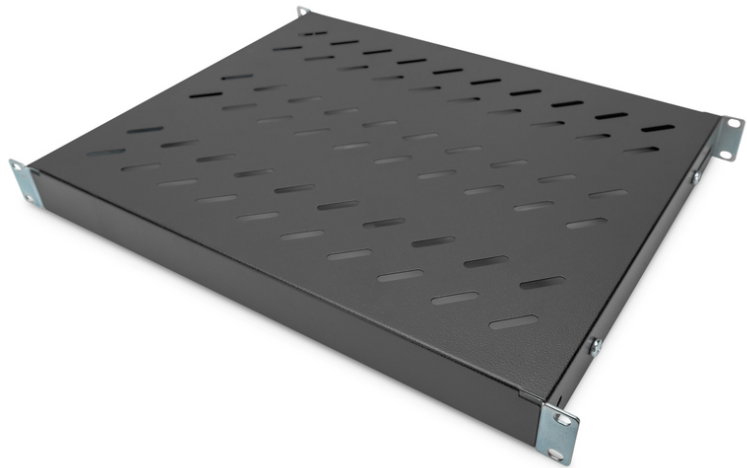

DIGITUS® Shelf with Variable Rails for Fixed Mounting in 483 mm (19") Cabinets

DN-97645

EAN 4016032364979

1U fixed shelf for 600 mm depth racks 43x483x358 mm, adjust. up to 550 mm depth, black

The shelves for fixed mounting can be installed easy on the four 483 mm (19") profile rails of your 483 mm (19") network- or server cabinet. Due to their stable, perforated steel sheet with a load capacity of 50 kg, they are the optimal surface for components which are not 483 mm (19") suitable. The fixing rails are can be adjusted if needed.

- for fixed mounting on the four 483 mm (19") profile rails
- sturdy, perforated steel sheet
- incl. fixing material, M6
- 4-point fixing (front- and rear 19" profile rails)

Attributes

- Color: black, RAL 9005
- Load capacity: 50 kg
- Mounting type: Adjustable mounting rails
- Units: 1
- Weight: 2.38 kg
- Inch form factor (IEC 60297): 482.6 mm (19")
- Suitable cabinet depth: 600 mm