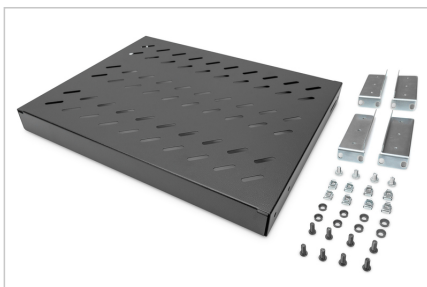

More images: