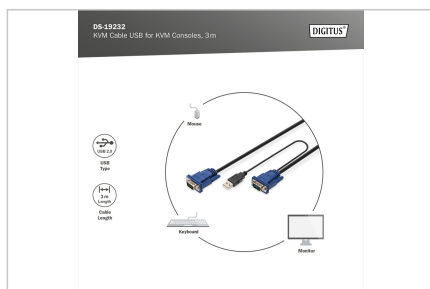

More images: