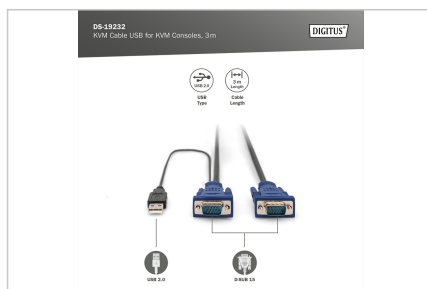

More images: