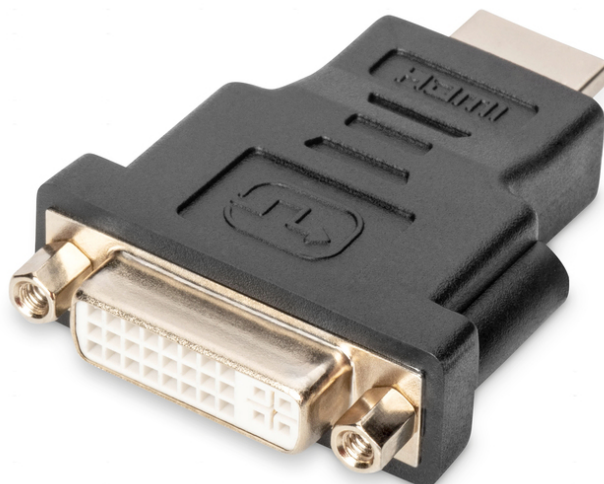

DIGITUS® HDMI Adapter

AK-330505-000-S

EAN 4016032296195

HDMI Adapter, Type A-DVI-I(24+5) M/F, Full HD, bl

This adapter is suitable to connect a HDMI cable type A to device or cables with DVI-I connector, for example .

Full HD, Dual-Link

- Support up to 1080p with 60Hz

Attributes

- Assortment: HDMI Cables
- Cable type: Dual-Link
- Color cable: black
- Color connector: black

- Connector 1: HDMI type A, plug
- Connector 2: DVI-I, (24+5), jack
- Connector surface: nickel-plated
- Ferrite filter: none
- HDMI Standard: Standard HDMI with Ethernet
- HDTV Standard: Full HD
- Hoods: molded
- Packaging: Polybag
- Resolution max.: 1920 x 1200 Pixel, 60Hz
- Length: 0.06 m
- AOC - Active Optical Cable: no
- Shielding: single shielding