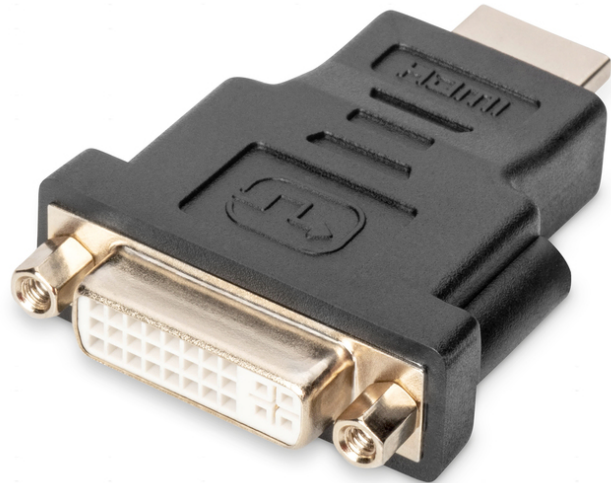

# DIGITUS® HDMI Adapter

AK-330505-000-S  
EAN 4016032296195

## HDMI Adapter, Type A-DVI-I(24+5) M/F, Full HD, bl

This adapter is suitable to connect a HDMI cable type A to device or cables with DVI-I connector, for example .

### Full HD, Dual-Link

- Support up to 1080p with 60Hz

### Attributes

- Assortment: HDMI Cables
- Cable type: Dual-Link
- Color cable: black
- Color connector: black

- Connector 1: HDMI type A, plug
- Connector 2: DVI-I, (24+5), jack
- Connector surface: nickel-plated
- Ferrite filter: none
- HDMI Standard: Standard HDMI with Ethernet
- HDTV Standard: Full HD
- Hoods: molded
- Packaging: Polybag
- Resolution max.: 1920 x 1200 Pixel, 60Hz
- Length: 0.06 m
- AOC - Active Optical Cable: no
- Shielding: single shielding