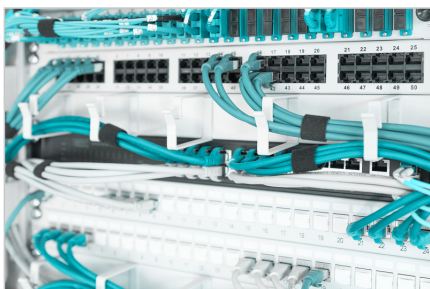

More images: