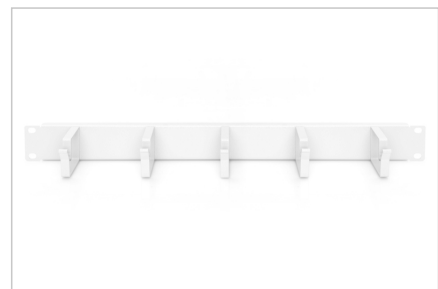

More images: