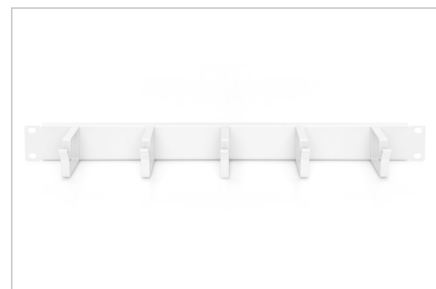

More images: