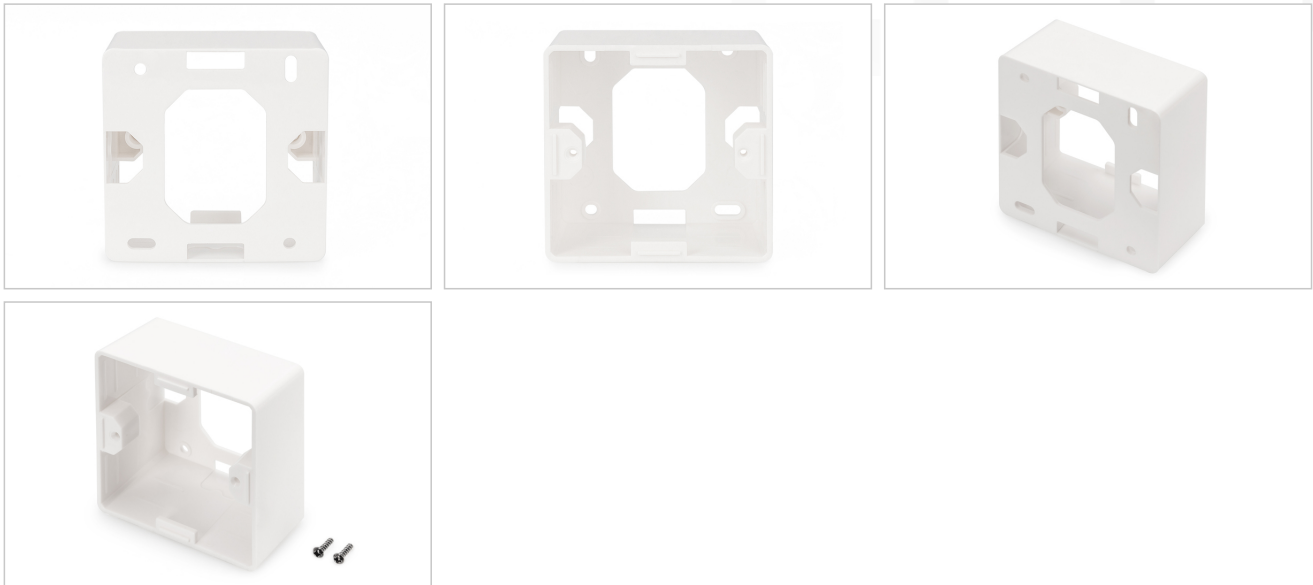

More images:

Safety notes

- Protect product from moisture
- Avoid antistatic charging when installing the product
- Observe the specifications of the raw cable manufacturer during installation

EU responsible person

EU based economic operator ensuring the product complies with the required regulations.

ASSMANN Electronic GmbH
Auf dem Schüffel 3
Lüdenscheid, Germany
<https://www.assmann.com>
info@assmann.com