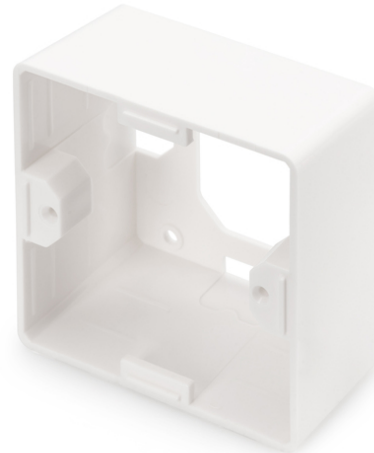

DIGITUS® Surface Mountbox 80x80 mm for Keystone Walloutlet, German Type

DN-93803

EAN 4016032259367

Surface mount box for faceplates 80x80x42 mm, color pure white, German layout

The DIGITUS® Surface mount boxes for keystone outlets are the perfect solution to extend your data outlets. Available layouts: German, French, British.

- Layout keystone entry: 45° outlet
- Area of application: Cavity socket, trunking, surface mount box
- Norms: ISO/IEC 11801 3rd Ed., EN 50173-1, EIA/TIA 568-C
- General properties:
- Suitable for installation in trunking, flush and surface mount
- Central ground connection

- Integrated dust cover
- Plastic label field
- Design compatible to current switch ranges of switch manufacturers
- Technical properties:
- Wall outlet material: Die-cast metal
- Central plate material: ABS UL 94V-0
- Frame material: ABS UL 94V-0
- Surface mount box material: ABS UL 94V-0
- Physical properties:
- Operation temperature: -20° C to +70 °C (ISO/IEC 11801, EN 50173-1, ANSI/TIA/EIA 568 C)
- Colour: White RAL9003