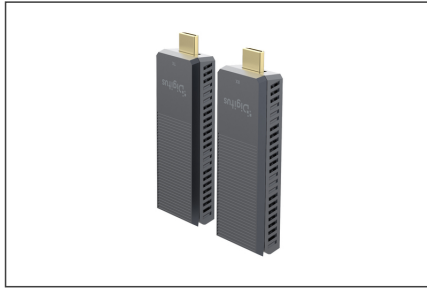

More images:

Safety notes

- Please read these instructions carefully before using the appliance and keep them for future reference.
- For indoor use only.
- Do not use the device in a damp environment or near water.
- Do not expose the product to extremely high or low temperatures, strong light sources or direct sunlight.
- This product is not a toy. Keep it out of the reach of children.
- Do not connect the adapter to the mains until you have made sure that the mains voltage corresponds to the value specified on the rating plate.
- Never connect the power supply unit if it is damaged. In such cases, please contact your supplier.
- Disconnect the AC/DC mains adapter from the power supply if the appliance is not to be used for a longer period of time.
- Never open the product: The appliance may contain parts with lethal voltage. Repairs or maintenance should only be carried out by qualified personnel.
- Improper use, modifications or repairs carried out by the user will invalidate all warranties.
- - We accept no product responsibility for improper or non-intended use of the product.