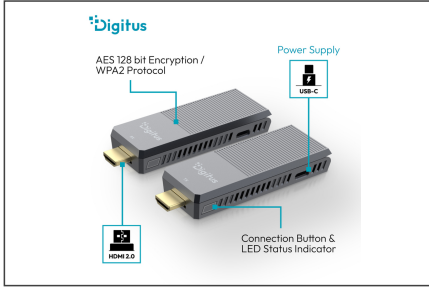

More images:

Safety notes

- Please read these instructions carefully before using the appliance and keep them for future reference.
- For indoor use only.
- Do not use the device in a damp environment or near water.
- Do not expose the product to extremely high or low temperatures, strong light sources or direct sunlight.
- This product is not a toy. Keep it out of the reach of children.
- Do not connect the adapter to the mains until you have made sure that the mains voltage corresponds to the value specified on the rating plate.
- Never connect the power supply unit if it is damaged. In such cases, please contact your supplier.
- Disconnect the AC/DC mains adapter from the power supply if the appliance is not to be used for a longer period of time.
- Never open the product: The appliance may contain parts with lethal voltage. Repairs or maintenance should only be carried out by qualified personnel.
- Improper use, modifications or repairs carried out by the user will invalidate all warranties.
- - We accept no product responsibility for improper or non-intended use of the product.