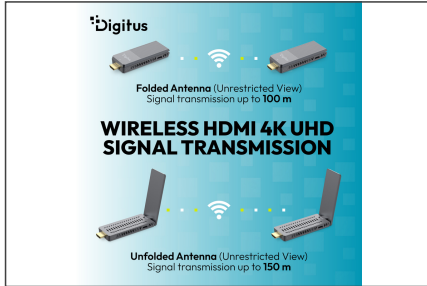

More images:

Safety notes

- Please read these instructions carefully before using the appliance and keep them for future reference.
- For indoor use only.
- Do not use the device in a damp environment or near water.
- Do not expose the product to extremely high or low temperatures, strong light sources or direct sunlight.
- This product is not a toy. Keep it out of the reach of children.
- Do not connect the adapter to the mains until you have made sure that the mains voltage corresponds to the value specified on the rating plate.
- Never connect the power supply unit if it is damaged. In such cases, please contact your supplier.
- Disconnect the AC/DC mains adapter from the power supply if the appliance is not to be used for a longer period of time.
- Never open the product: The appliance may contain parts with lethal voltage. Repairs or maintenance should only be carried out by qualified personnel.
- Improper use, modifications or repairs carried out by the user will invalidate all warranties.
- - We accept no product responsibility for improper or non-intended use of the product.