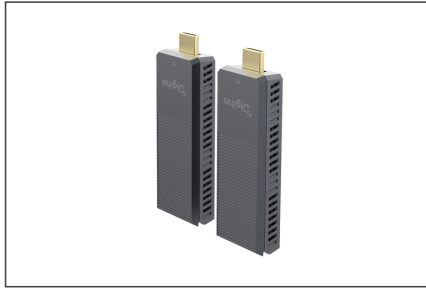

More images:

Safety notes

- Please read these instructions carefully before using the appliance and keep them for future reference.
- For indoor use only.
- Do not use the device in a damp environment or near water.
- Do not expose the product to extremely high or low temperatures, strong light sources or direct sunlight.
- This product is not a toy. Keep it out of the reach of children.
- Do not connect the adapter to the mains until you have made sure that the mains voltage corresponds to the value specified on the rating plate.
- Never connect the power supply unit if it is damaged. In such cases, please contact your supplier.
- Disconnect the AC/DC mains adapter from the power supply if the appliance is not to be used for a longer period of time.
- Never open the product: The appliance may contain parts with lethal voltage. Repairs or maintenance should only be carried out by qualified personnel.
- Improper use, modifications or repairs carried out by the user will invalidate all warranties.
- - We accept no product responsibility for improper or non-intended use of the product.