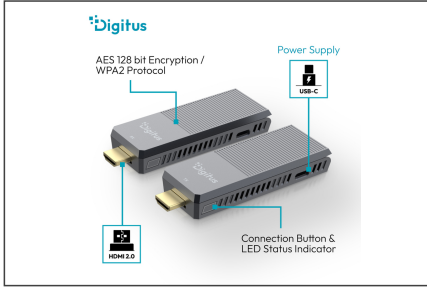

More images:

Safety notes

- Please read these instructions carefully before using the appliance and keep them for future reference.
- For indoor use only.
- Do not use the device in a damp environment or near water.
- Do not expose the product to extremely high or low temperatures, strong light sources or direct sunlight.
- This product is not a toy. Keep it out of the reach of children.
- Do not connect the adapter to the mains until you have made sure that the mains voltage corresponds to the value specified on the rating plate.
- Never connect the power supply unit if it is damaged. In such cases, please contact your supplier.
- Disconnect the AC/DC mains adapter from the power supply if the appliance is not to be used for a longer period of time.
- Never open the product: The appliance may contain parts with lethal voltage. Repairs or maintenance should only be carried out by qualified personnel.
- Improper use, modifications or repairs carried out by the user will invalidate all warranties.
- - We accept no product responsibility for improper or non-intended use of the product.