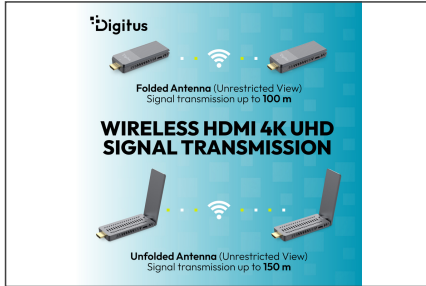

More images:

Safety notes

- Please read these instructions carefully before using the appliance and keep them for future reference.
- For indoor use only.
- Do not use the device in a damp environment or near water.
- Do not expose the product to extremely high or low temperatures, strong light sources or direct sunlight.
- This product is not a toy. Keep it out of the reach of children.
- Do not connect the adapter to the mains until you have made sure that the mains voltage corresponds to the value specified on the rating plate.
- Never connect the power supply unit if it is damaged. In such cases, please contact your supplier.
- Disconnect the AC/DC mains adapter from the power supply if the appliance is not to be used for a longer period of time.
- Never open the product: The appliance may contain parts with lethal voltage. Repairs or maintenance should only be carried out by qualified personnel.
- Improper use, modifications or repairs carried out by the user will invalidate all warranties.
- - We accept no product responsibility for improper or non-intended use of the product.