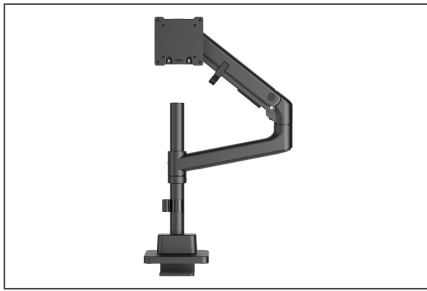

More images:

Safety notes

- Please read the entire manual before starting assembly and installation. Please contact your local dealer if you have any questions about the instructions or warnings.
- **CAUTION:** Use with products that exceed the permitted weight may result in damage or possible injury.
- Brackets should be fitted in accordance with the installation instructions. Incorrect installation can result in damage or injury.
- Use safety equipment and suitable tools. The product should only be installed by specialists.
- This product can be installed on timber-framed, solid concrete or stone walls.
- The load-bearing surfaces should be able to safely withstand the entire weight of appliances and all additional components.
- Only use the installation screws supplied and **DO NOT TIGHTEN** the screws **TOO TIGHT**.
- This product contains small parts that can cause a choking hazard if swallowed. Keep these parts away from children.
- Only use this product indoors. Using the product outdoors can lead to injury and damage.
- **IMPORTANT:** Before installation, please check all components received against the components list. If parts are damaged or missing, ask your local dealer for replacement parts.
- **MAINTENANCE:** Check the bracket regularly for safety and stability (preferably every three months).