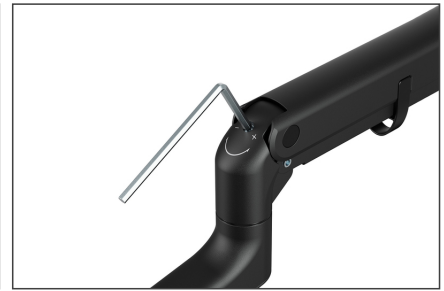

More images:

Safety notes

- Please read the entire manual before starting assembly and installation. Please contact your local dealer if you have any questions about the instructions or warnings.
- **CAUTION:** Use with products that exceed the permitted weight may result in damage or possible injury.
- Brackets should be fitted in accordance with the installation instructions. Incorrect installation can result in damage or injury.
- Use safety equipment and suitable tools. The product should only be installed by specialists.
- This product can be installed on timber-framed, solid concrete or stone walls.
- The load-bearing surfaces should be able to safely withstand the entire weight of appliances and all additional components.
- Only use the installation screws supplied and **DO NOT TIGHTEN** the screws **TOO TIGHT**.
- This product contains small parts that can cause a choking hazard if swallowed. Keep these parts away from children.
- Only use this product indoors. Using the product outdoors can lead to injury and damage.
- **IMPORTANT:** Before installation, please check all components received against the components list. If parts are damaged or missing, ask your local dealer for replacement parts.
- **MAINTENANCE:** Check the bracket regularly for safety and stability (preferably every three months).