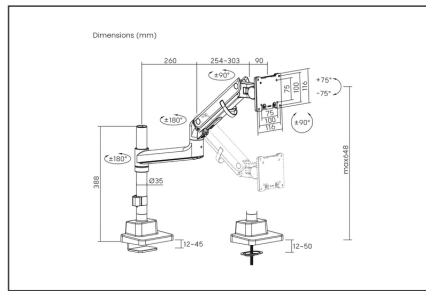

More images:

Safety notes

- Please read the entire manual before starting assembly and installation. Please contact your local dealer if you have any questions about the instructions or warnings.
- **CAUTION:** Use with products that exceed the permitted weight may result in damage or possible injury.
- Brackets should be fitted in accordance with the installation instructions. Incorrect installation can result in damage or injury.
- Use safety equipment and suitable tools. The product should only be installed by specialists.
- This product can be installed on timber-framed, solid concrete or stone walls.
- The load-bearing surfaces should be able to safely withstand the entire weight of appliances and all additional components.
- Only use the installation screws supplied and **DO NOT TIGHTEN** the screws **TOO TIGHT**.
- This product contains small parts that can cause a choking hazard if swallowed. Keep these parts away from children.
- Only use this product indoors. Using the product outdoors can lead to injury and damage.
- **IMPORTANT:** Before installation, please check all components received against the components list. If parts are damaged or missing, ask your local dealer for replacement parts.
- **MAINTENANCE:** Check the bracket regularly for safety and stability (preferably every three months).