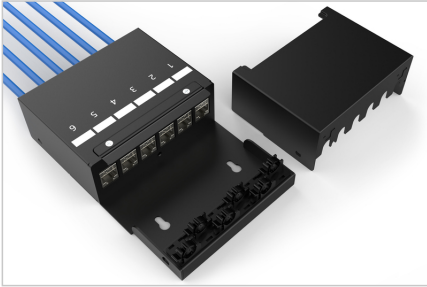

More images:

Safety notes

- Protect product from moisture
- Avoid antistatic charging when installing the product
- Observe the specifications of the raw cable manufacturer during installation

EU responsible person

EU based economic operator ensuring the product complies with the required regulations.

ASSMANN Electronic GmbH
Auf dem Schüffel 3
Lüdenscheid, Germany
<https://www.assmann.com>
info@assmann.com