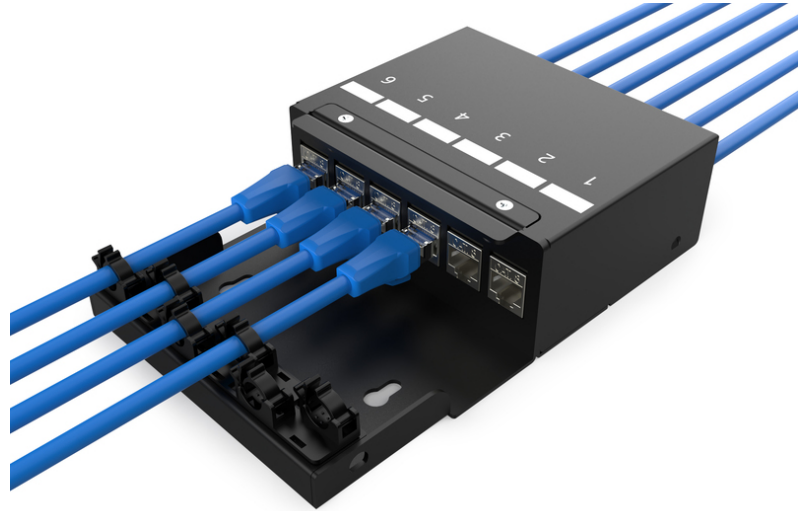

DIGITUS® Consolidation point box, 6-port Keystone modules with intelligent cable manager

DN-93708-6

EAN 4016032497516

Consolidation Point Box, 6 ports Keystone modules with smart cable manager

Consolidation points (CP) are collection points for structured building cabling, especially in the commercial or industrial sector. These core elements of cabling systems are used in buildings and open-plan offices as connection or distribution points for workstations. The DIGITUS® consolidation point box is designed to accommodate 6 Keystone modules. The box can be used for wall mounting, in ceilings, underfloor or as a desktop version. With optional accessories (AN-25188), it can also be mounted on a top-hat rail. A cost-effective and flexible solution for a wide range of areas and applications.

Optimal solution to ensure flexible network cabling in the modern office environment (clean desk)

- CP box for 6 modules
- Mounting holes for UTP/STP keystones
- Separate earthing bolt
- Hinged cover with quick-release fastener for CP cable connections
- Cable openings on the front and rear with dust protection
- Material made from robust sheet steel
- Color: black powder-coated (similar to RAL9005)
- Protection class IP20
- Delivery without modules
- Dimensions: 175 x 110 x 45 (WxDxH)

Package contents

- 1 x consolidation point box, 6 ports Keystone modules

Logistics						
	Number (pcs)	Weight (kg)	Depth (cm)	Width (cm)	Height (cm)	cm³
Packaging Unit Carton	10	8.30	28.00	26.00	21.00	15,288.00
Packaging Unit Inside	1	0.83	19.00	13.50	5.00	1,282.50
Packaging Unit Single	1	0.83	19.00	13.50	5.00	1,282.50
Net single without Packaging	0	0.00	0.00	0.00	0.00	0.00