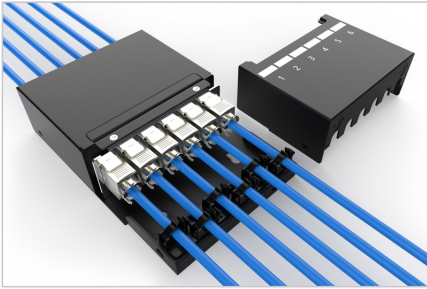

More images:

Safety notes

- Protect product from moisture
- Avoid antistatic charging when installing the product
- Observe the specifications of the raw cable manufacturer during installation

EU responsible person

EU based economic operator ensuring the product complies with the required regulations.

ASSMANN Electronic GmbH
Auf dem Schüffel 3
Lüdenscheid, Germany
<https://www.assmann.com>
info@assmann.com