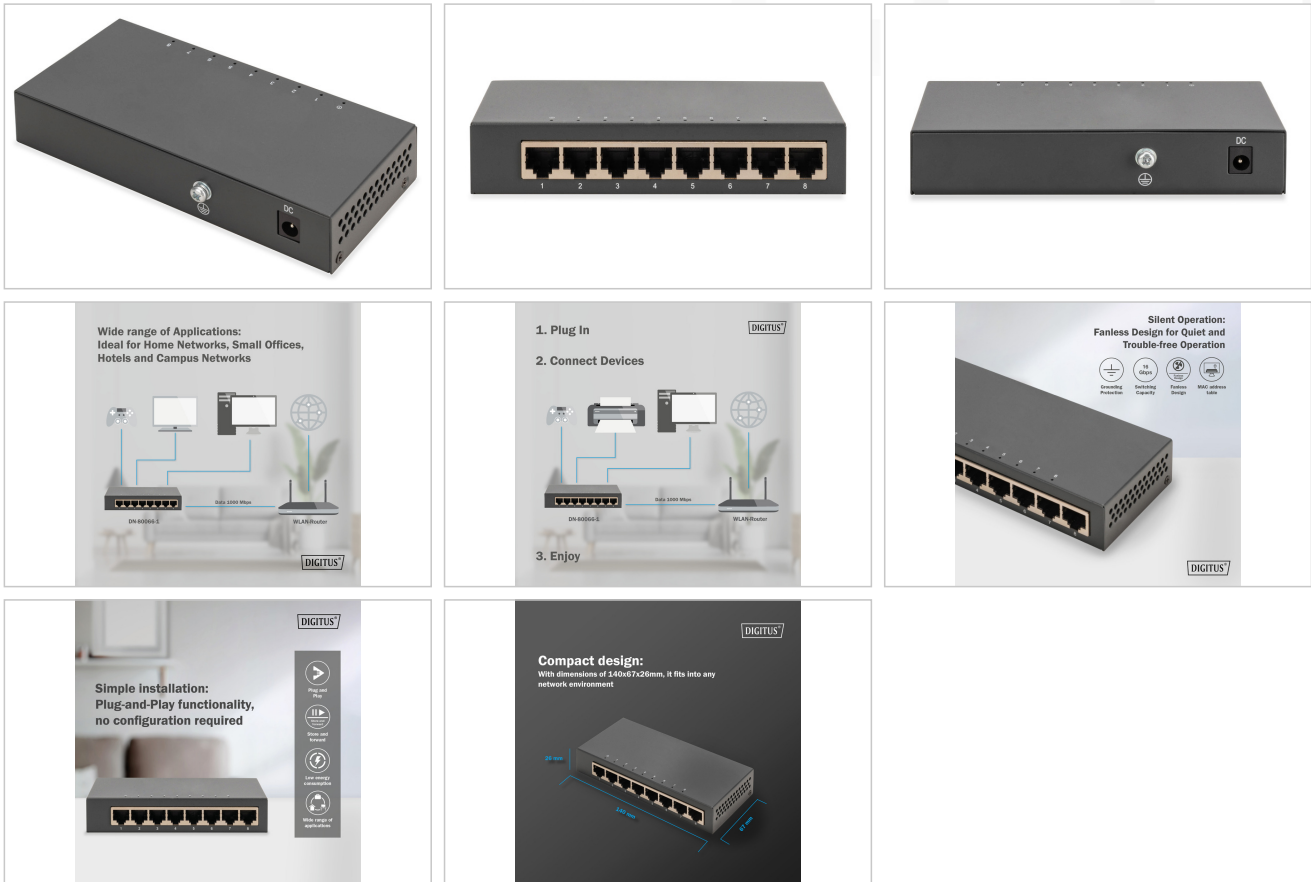

More images:

Safety notes

- This product is intended for indoor use only.
- Read all instructions and follow all warnings and instructions on the device.
- Do not place this appliance on an unstable surface (such as a trolley, stand, table, etc.).
- Do not use this appliance near water.
- Do not place this appliance near or above a radiator.
- The housing is equipped with openings for heat dissipation and ventilation. To prevent overheating during operation, the ventilation openings must not be blocked or covered.
- Do not place the appliance on a soft surface (e.g. bed, sofa, blanket, etc.). This will block the ventilation.
- The appliance must not be installed in a closed environment if adequate ventilation is not guaranteed.
- Do not spray any liquids onto the appliance.
- Disconnect the mains plug before cleaning. Do not use any liquid or foam cleaners.
- Clean the appliance with a damp cloth.
- Connect the device according to the power supply on the rating plate.
- To prevent damage to the appliance, it is important that all appliances are properly earthed.
- Do not place any objects on the power cable and lay it in such a way as to avoid tripping hazards.
- Use a surge protector, a regulator or an uninterruptible power supply (UPS) to protect your system from sudden, temporary and reduced power.
- Secure the system cable and mains cable properly and ensure that no objects are pressing on the cable.
- Do not insert any objects into the appliance through the openings in the housing. There is a risk of a short circuit, which can lead to fire or electric shock.
- Do not attempt to repair the appliance yourself. Always contact an authorized customer service centre.
- If any of the following conditions occur, unplug the appliance and send it to an authorized service centre for repair
- The mains cable, power supply unit or plug for the power supply is damaged or worn;
- Liquid has penetrated the appliance;
- The device has been exposed to rain or water;
- The device has been dropped or the housing has been damaged;
- The function of the device has obviously changed;
- The appliance cannot be operated as described in the operating instructions.