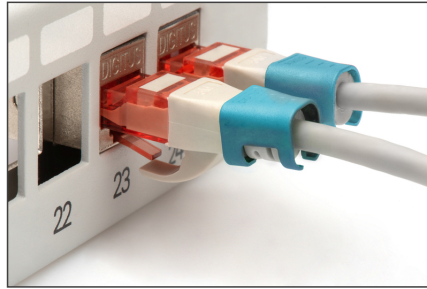

Safety notes

- Protect product from moisture
- Avoid antistatic charging when installing the product
- Observe the specifications of the raw cable manufacturer during installation

EU responsible person

EU based economic operator ensuring the product complies with the required regulations.

ASSMANN Electronic GmbH
Auf dem Schüffel 3
Lüdenscheid, Germany
<https://www.assmann.com>
info@assmann.com