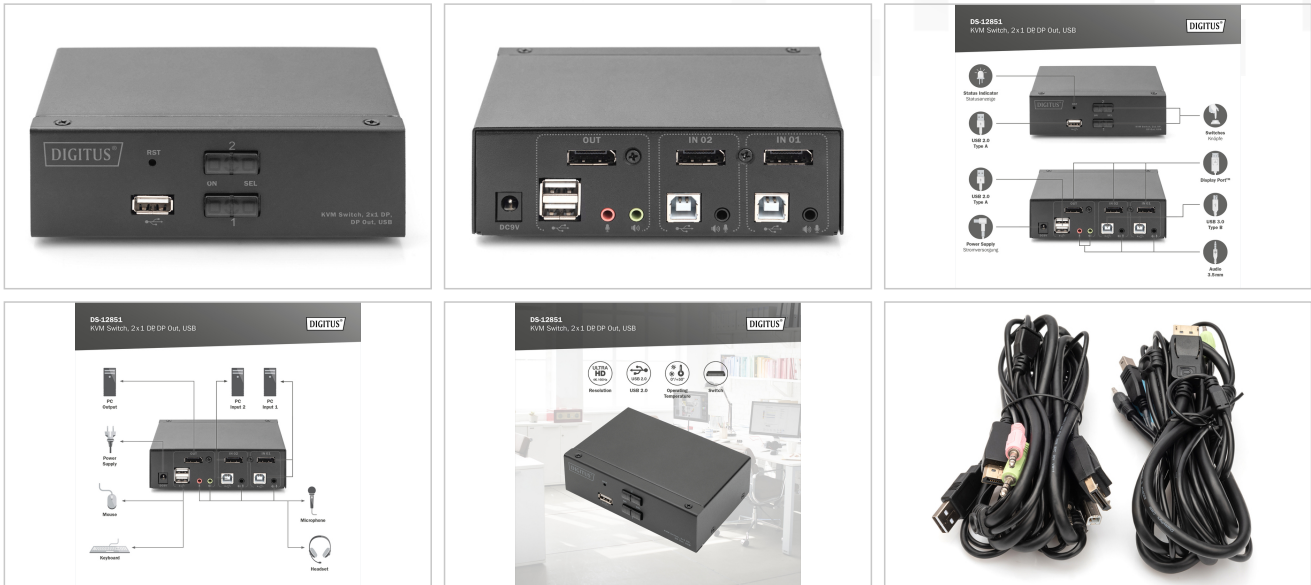

More images:

Safety notes

- Overloading can lead to overheating and damage to the appliance or the connected peripherals.
- If necessary, use an external power supply to ensure stable performance.
- If devices such as external hard disks or printers that require a high power consumption are connected, the device should be used with an external power supply. Otherwise, the device could be overloaded or functional problems could occur.
- Do not expose the device to rain, moisture, vapors or liquids.
- Do not insert any objects into the device.
- Do not attempt to repair the unit or open the housing without authorization. You risk an electric shock!
- Ensure adequate ventilation to prevent damage due to overheating.
- Dust, moisture, vapors and strong cleaning agents or solvents can cause damage to the device.
- Disconnect the appliance from the power supply and the connected devices before cleaning.
- Clean the device with a dust-free cloth.

EU responsible person

EU based economic operator ensuring the product complies with the required regulations.

ASSMANN Electronic GmbH
Auf dem Schüffel 3
Lüdenscheid, Germany
<https://www.assmann.com>
info@assmann.com