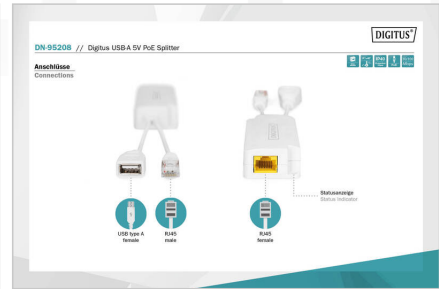

More images:

Safety notes

- This product is intended for indoor use only.
- Read all instructions and follow all warnings and instructions on the device.
- Do not place this appliance on an unstable surface (such as a trolley, stand, table, etc.).
- Do not use this appliance near water.
- Do not place this appliance near or above a radiator.
- The housing is equipped with openings for heat dissipation and ventilation. To prevent overheating during operation, the ventilation openings must not be blocked or covered.
- Do not place the appliance on a soft surface (e.g. bed, sofa, blanket, etc.). This will block the ventilation.
- The appliance must not be installed in a closed environment if adequate ventilation is not guaranteed.
- Do not spray any liquids onto the appliance.
- Disconnect the mains plug before cleaning. Do not use any liquid or foam cleaners.
- Clean the appliance with a damp cloth.
- Connect the device according to the power supply on the rating plate.
- To prevent damage to the appliance, it is important that all appliances are properly earthed.
- Do not place any objects on the power cable and lay it in such a way as to avoid tripping hazards.
- Use a surge protector, a regulator or an uninterruptible power supply (UPS) to protect your system from sudden, temporary and reduced power.
- Secure the system cable and mains cable properly and ensure that no objects are pressing on the cable.
- Do not insert any objects into the appliance through the openings in the housing. There is a risk of a short circuit, which can lead to fire or electric shock.
- Do not attempt to repair the appliance yourself. Always contact an authorized customer service centre.
- If any of the following conditions occur, unplug the appliance and send it to an authorized service centre for repair
  - The mains cable, power supply unit or plug for the power supply is damaged or worn;
  - Liquid has penetrated the appliance;
  - The device has been exposed to rain or water;
  - The device has been dropped or the housing has been damaged;
  - The function of the device has obviously changed;
- The appliance cannot be operated as described in the operating instructions.

EU responsible person

EU based economic operator ensuring the product complies with the required regulations.

ASSMANN Electronic GmbH
Auf dem Schüffel 3
Lüdenscheid, Germany
<https://www.assmann.com>
info@assmann.com