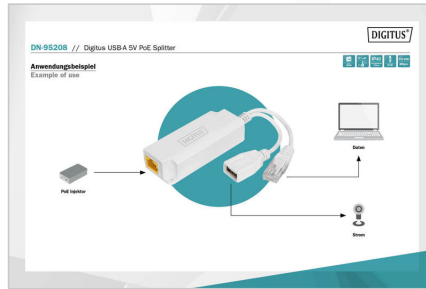

More images:

Safety notes

- This product is intended for indoor use only.
- Read all instructions and follow all warnings and instructions on the device.
- Do not place this appliance on an unstable surface (such as a trolley, stand, table, etc.).
- Do not use this appliance near water.
- Do not place this appliance near or above a radiator.
- The housing is equipped with openings for heat dissipation and ventilation. To prevent overheating during operation, the ventilation openings must not be blocked or covered.
- Do not place the appliance on a soft surface (e.g. bed, sofa, blanket, etc.). This will block the ventilation.
- The appliance must not be installed in a closed environment if adequate ventilation is not guaranteed.
- Do not spray any liquids onto the appliance.
- Disconnect the mains plug before cleaning. Do not use any liquid or foam cleaners.
- Clean the appliance with a damp cloth.
- Connect the device according to the power supply on the rating plate.
- To prevent damage to the appliance, it is important that all appliances are properly earthed.
- Do not place any objects on the power cable and lay it in such a way as to avoid tripping hazards.
- Use a surge protector, a regulator or an uninterruptible power supply (UPS) to protect your system from sudden, temporary and reduced power.
- Secure the system cable and mains cable properly and ensure that no objects are pressing on the cable.
- Do not insert any objects into the appliance through the openings in the housing. There is a risk of a short circuit, which can lead to fire or electric shock.
- Do not attempt to repair the appliance yourself. Always contact an authorized customer service centre.
- If any of the following conditions occur, unplug the appliance and send it to an authorized service centre for repair
  - The mains cable, power supply unit or plug for the power supply is damaged or worn;
  - Liquid has penetrated the appliance;
  - The device has been exposed to rain or water;
  - The device has been dropped or the housing has been damaged;
  - The function of the device has obviously changed;
- The appliance cannot be operated as described in the operating instructions.

EU responsible person

EU based economic operator ensuring the product complies with the required regulations.

ASSMANN Electronic GmbH
Auf dem Schüffel 3
Lüdenscheid, Germany
<https://www.assmann.com>
info@assmann.com