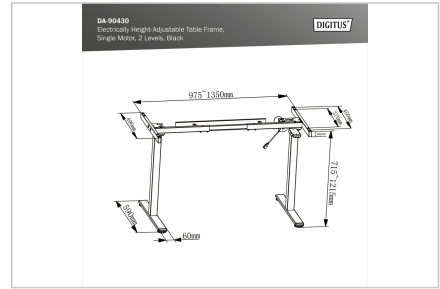

More images:

EU responsible person

EU based economic operator ensuring the product complies with the required regulations.

ASSMANN Electronic GmbH
Auf dem Schüffel 3
Lüdenscheid, Germany
<https://www.assmann.com>
info@assmann.com