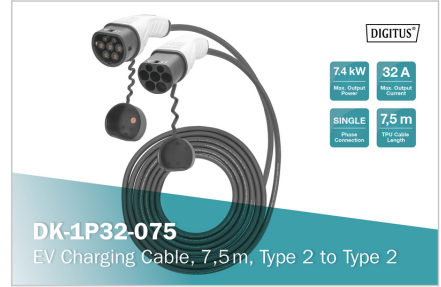

More images:

EU responsible person

EU based economic operator ensuring the product complies with the required regulations.

ASSMANN Electronic GmbH
Auf dem Schüffel 3
Lüdenscheid, Germany
<https://www.assmann.com>
info@assmann.com