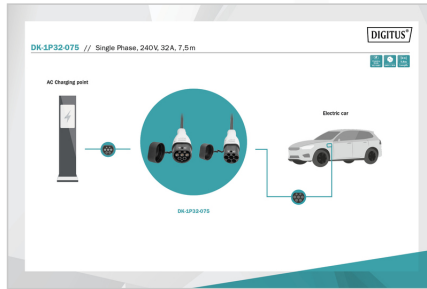

More images:

EU responsible person

EU based economic operator ensuring the product complies with the required regulations.

ASSMANN Electronic GmbH
Auf dem Schüffel 3
Lüdenscheid, Germany
<https://www.assmann.com>
info@assmann.com