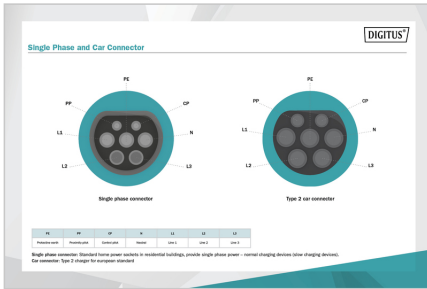

More images:

EU responsible person

EU based economic operator ensuring the product complies with the required regulations.

ASSMANN Electronic GmbH
Auf dem Schüffel 3
Lüdenscheid, Germany
<https://www.assmann.com>
info@assmann.com