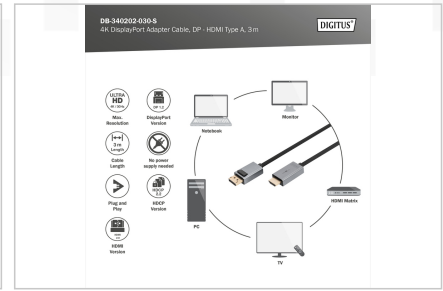

More images:

Safety notes

- When plugging and unplugging the cable, only grasp the plug and do not pull directly on the cable.
- Cables must not be kinked sharply or bent at tight angles, as this can damage the inner wires and lead to failures.
- Make sure that the cables are not under tensile load, as this can damage the insulation and the wires inside the cable.
- Ensure that cables are not laid in areas where they can be easily damaged mechanically.
- Cables should not be used in environments with extremely high or very low temperatures. Observe the product information on the maximum operating temperature of the cable
- Check cables regularly for visible damage such as cracks, kinks or signs of wear. Defective cables should be replaced immediately to avoid failures, short circuits or even electric shocks.

EU responsible person

EU based economic operator ensuring the product complies with the required regulations.

ASSMANN Electronic GmbH
Auf dem Schüffel 3
Lüdenscheid, Germany
<https://www.assmann.com>
info@assmann.com