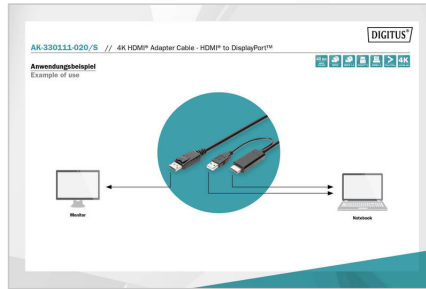

More images:

Safety notes

- When plugging and unplugging the cable, only grasp the plug and do not pull directly on the cable.
- Cables must not be kinked sharply or bent at tight angles, as this can damage the inner wires and lead to failures.
- Make sure that the cables are not under tensile load, as this can damage the insulation and the wires inside the cable.
- Ensure that cables are not laid in areas where they can be easily damaged mechanically.
- Cables should not be used in environments with extremely high or very low temperatures. Observe the product information on the maximum operating temperature of the cable
- Check cables regularly for visible damage such as cracks, kinks or signs of wear. Defective cables should be replaced immediately to avoid failures, short circuits or even electric shocks.

EU responsible person

EU based economic operator ensuring the product complies with the required regulations.

ASSMANN Electronic GmbH
Auf dem Schüffel 3
Lüdenscheid, Germany
<https://www.assmann.com>
info@assmann.com