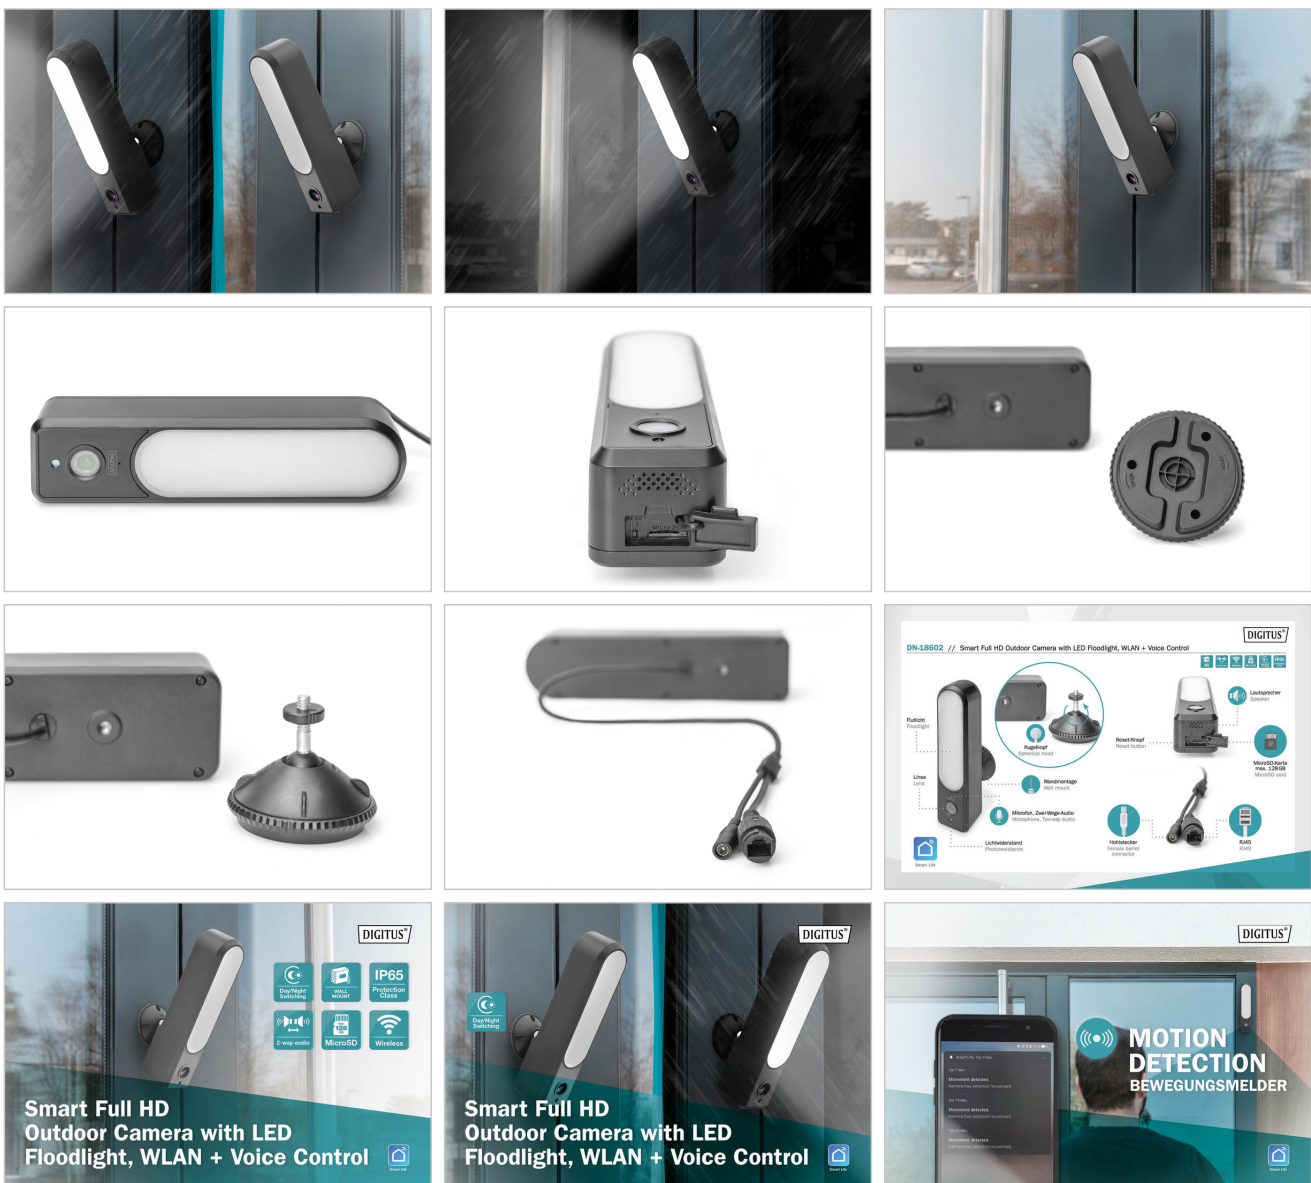

Logistics						
	Number (pcs)	Weight (kg)	Depth (cm)	Width (cm)	Height (cm)	cm³
Packaging Unit Carton	20	15.00	32.50	49.50	42.50	68,371.90
Packaging Unit Inside	1	0.75	0.00	0.00	0.00	0.00
Packaging Unit Single	1	0.75	7.50	15.00	23.80	2,677.50
Net single without Packaging	0	0.30	5.00	5.00	21.00	525.00

More images: