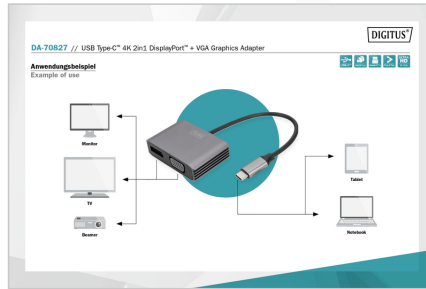

More images:

Safety notes

- Overloading can lead to overheating and damage to the appliance or the connected peripherals.
- If necessary, use an external power supply to ensure stable performance.
- If devices such as external hard disks or printers that require a high power consumption are connected, the device should be used with an external power supply. Otherwise, the device could be overloaded or functional problems could occur.
- Do not expose the device to rain, moisture, vapors or liquids.
- Do not insert any objects into the device.
- Do not attempt to repair the unit or open the housing without authorization. You risk an electric shock!
- Ensure adequate ventilation to prevent damage due to overheating.
- Dust, moisture, vapors and strong cleaning agents or solvents can cause damage to the device.
- Disconnect the appliance from the power supply and the connected devices before cleaning.
- Clean the device with a dust-free cloth.

EU responsible person

EU based economic operator ensuring the product complies with the required regulations.

ASSMANN Electronic GmbH
Auf dem Schüffel 3
Lüdenscheid, Germany
<https://www.assmann.com>
info@assmann.com