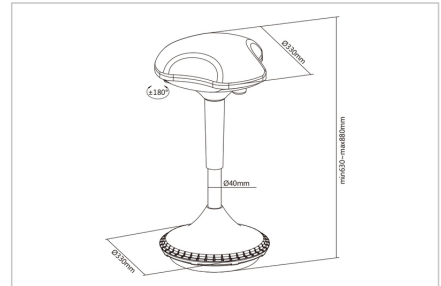

More images:

EU responsible person

EU based economic operator ensuring the product complies with the required regulations.

ASSMANN Electronic GmbH
Auf dem Schüffel 3
Lüdenscheid, Germany
<https://www.assmann.com>
info@assmann.com