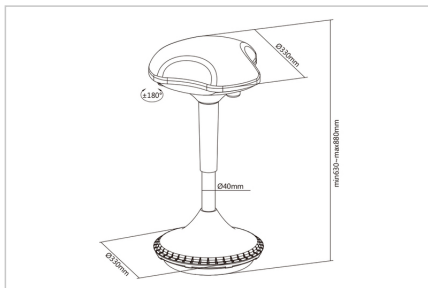

More images:

EU responsible person

EU based economic operator ensuring the product complies with the required regulations.

ASSMANN Electronic GmbH
Auf dem Schüffel 3
Lüdenscheid, Germany
<https://www.assmann.com>
info@assmann.com