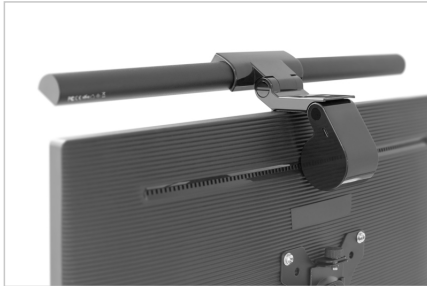

More images:

EU responsible person

EU based economic operator ensuring the product complies with the required regulations.

ASSMANN Electronic GmbH
Auf dem Schüffel 3
Lüdenscheid, Germany
<https://www.assmann.com>
info@assmann.com