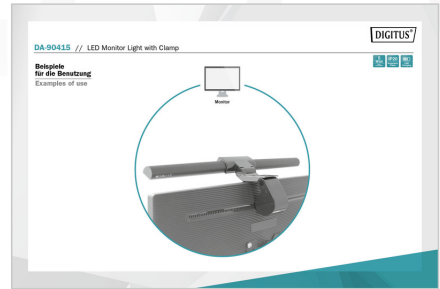

More images:

EU responsible person

EU based economic operator ensuring the product complies with the required regulations.

ASSMANN Electronic GmbH
Auf dem Schüffel 3
Lüdenscheid, Germany
<https://www.assmann.com>
info@assmann.com