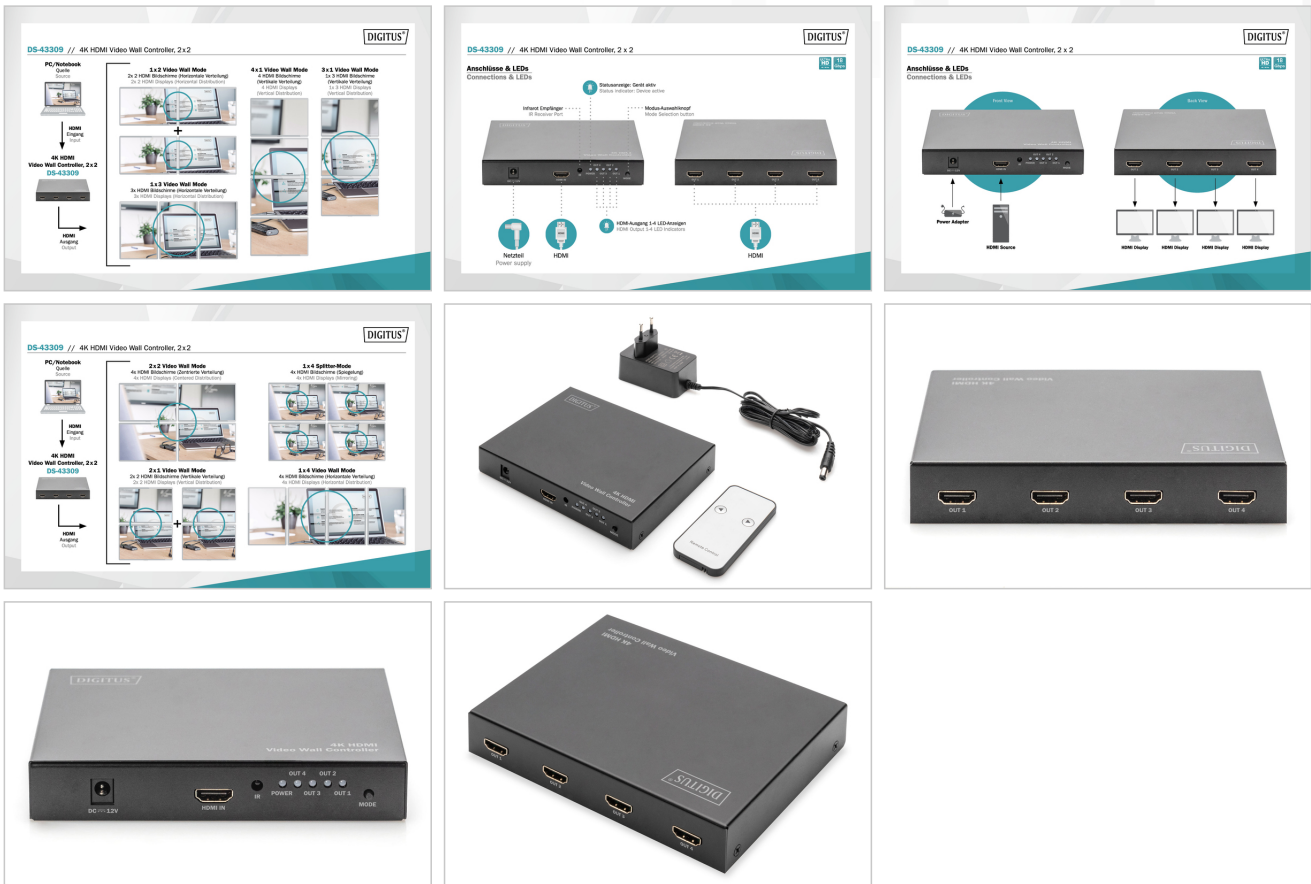

More images:

Safety notes

- If the device is powered by a plug-in power supply, ensure that the power adapter is connected correctly and meets the specified requirements (e.g. voltage and current).
- Only use certified CAT5e or CAT6 cables to ensure stable signal transmission.
- For particularly long cable runs or in environments prone to interference, it is recommended to use shielded network cables.
- Make sure that all connections are tight and secure to avoid loose contacts that could affect the signal quality. Make sure that the HDMI and Ethernet connections are properly connected.
- Make sure that the CAT cable is not laid close to high-voltage lines or other strong sources of electromagnetic interference in order to avoid signal interference.
- Only operate the device within the specified temperature range.
- Do not use the device outdoors or in damp or wet environments
- Check all connections and cables regularly for wear or damage. Cables and connections can wear out, especially with frequent use or long installations, which can lead to poor signal quality or system failure.

EU responsible person

EU based economic operator ensuring the product complies with the required regulations.

ASSMANN Electronic GmbH
Auf dem Schüffel 3
Lüdenscheid, Germany
<https://www.assmann.com>
info@assmann.com