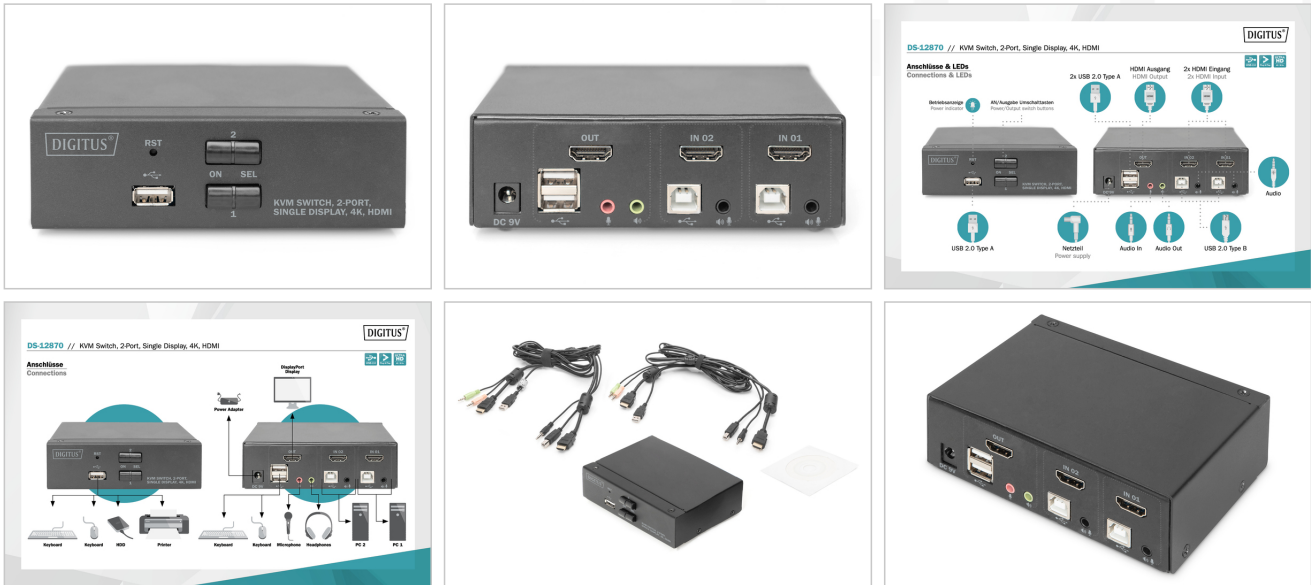

More images:

Safety notes

- Overloading can lead to overheating and damage to the appliance or the connected peripherals.
- If necessary, use an external power supply to ensure stable performance.
- If devices such as external hard disks or printers that require a high power consumption are connected, the device should be used with an external power supply. Otherwise, the device could be overloaded or functional problems could occur.
- Do not expose the device to rain, moisture, vapors or liquids.
- Do not insert any objects into the device.
- Do not attempt to repair the unit or open the housing without authorization. You risk an electric shock!
- Ensure adequate ventilation to prevent damage due to overheating.
- Dust, moisture, vapors and strong cleaning agents or solvents can cause damage to the device.
- Disconnect the appliance from the power supply and the connected devices before cleaning.
- Clean the device with a dust-free cloth.

EU responsible person

EU based economic operator ensuring the product complies with the required regulations.

ASSMANN Electronic GmbH
Auf dem Schüffel 3
Lüdenscheid, Germany
<https://www.assmann.com>
info@assmann.com