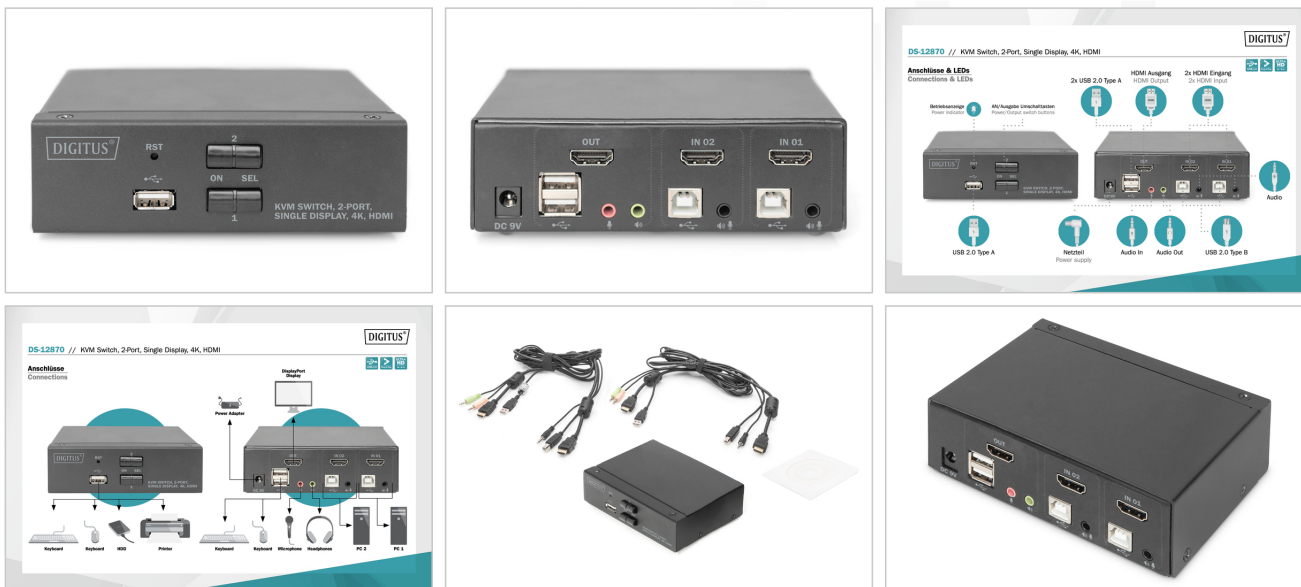

More images:

Safety notes

- Overloading can lead to overheating and damage to the appliance or the connected peripherals.
- If necessary, use an external power supply to ensure stable performance.
- If devices such as external hard disks or printers that require a high power consumption are connected, the device should be used with an external power supply. Otherwise, the device could be overloaded or functional problems could occur.
- Do not expose the device to rain, moisture, vapors or liquids.
- Do not insert any objects into the device.
- Do not attempt to repair the unit or open the housing without authorization. You risk an electric shock!
- Ensure adequate ventilation to prevent damage due to overheating.
- Dust, moisture, vapors and strong cleaning agents or solvents can cause damage to the device.
- Disconnect the appliance from the power supply and the connected devices before cleaning.
- Clean the device with a dust-free cloth.

EU responsible person

EU based economic operator ensuring the product complies with the required regulations.

ASSMANN Electronic GmbH
Auf dem Schüffel 3
Lüdenscheid, Germany
<https://www.assmann.com>
info@assmann.com