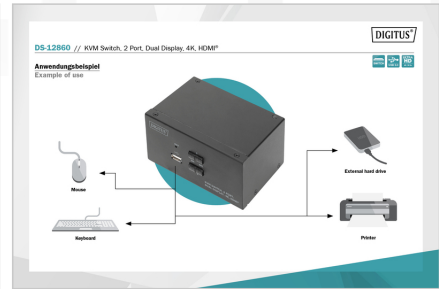

More images:

Safety notes

- Overloading can lead to overheating and damage to the appliance or the connected peripherals.
- If necessary, use an external power supply to ensure stable performance.
- If devices such as external hard disks or printers that require a high power consumption are connected, the device should be used with an external power supply. Otherwise, the device could be overloaded or functional problems could occur.
- Do not expose the device to rain, moisture, vapors or liquids.
- Do not insert any objects into the device.
- Do not attempt to repair the unit or open the housing without authorization. You risk an electric shock!
- Ensure adequate ventilation to prevent damage due to overheating.
- Dust, moisture, vapors and strong cleaning agents or solvents can cause damage to the device.
- Disconnect the appliance from the power supply and the connected devices before cleaning.
- Clean the device with a dust-free cloth.

EU responsible person

EU based economic operator ensuring the product complies with the required regulations.

ASSMANN Electronic GmbH
Auf dem Schüffel 3
Lüdenscheid, Germany
<https://www.assmann.com>
info@assmann.com