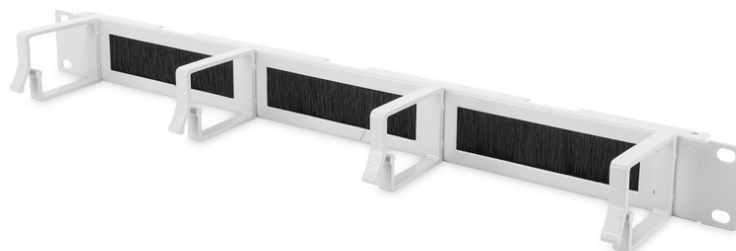

# DIGITUS® Cable Management Panel with Brush Entries for 483 mm (19") Cabinets, 1U

DN-97662

EAN 4016032441625

## 1U cable management panel with brush entries 4x aluminum cable rings 44x60 mm, grey (RAL 7035)

The Cable Management Panel is getting fixed on the 483 mm (19") profile rails. Four cable guiding rings and three cable entries with brush allow an easy, horizontal array of patch cords. It guarantees an optimized cable management in your 483 mm (19") network- or server rack.

- for installation on the 483 mm (19") profile rails
- sturdy steel sheet
- 4x aluminum cable management ring (44x60 mm)

- 3x cable entry with brush (25x110 mm)
- incl. fixing material

### Attributes

- Boja: svijetlo siva, RAL 7035
- Jedinice: 1
- Inčni faktor oblika (IEC 60297): 482,6 mm (19")